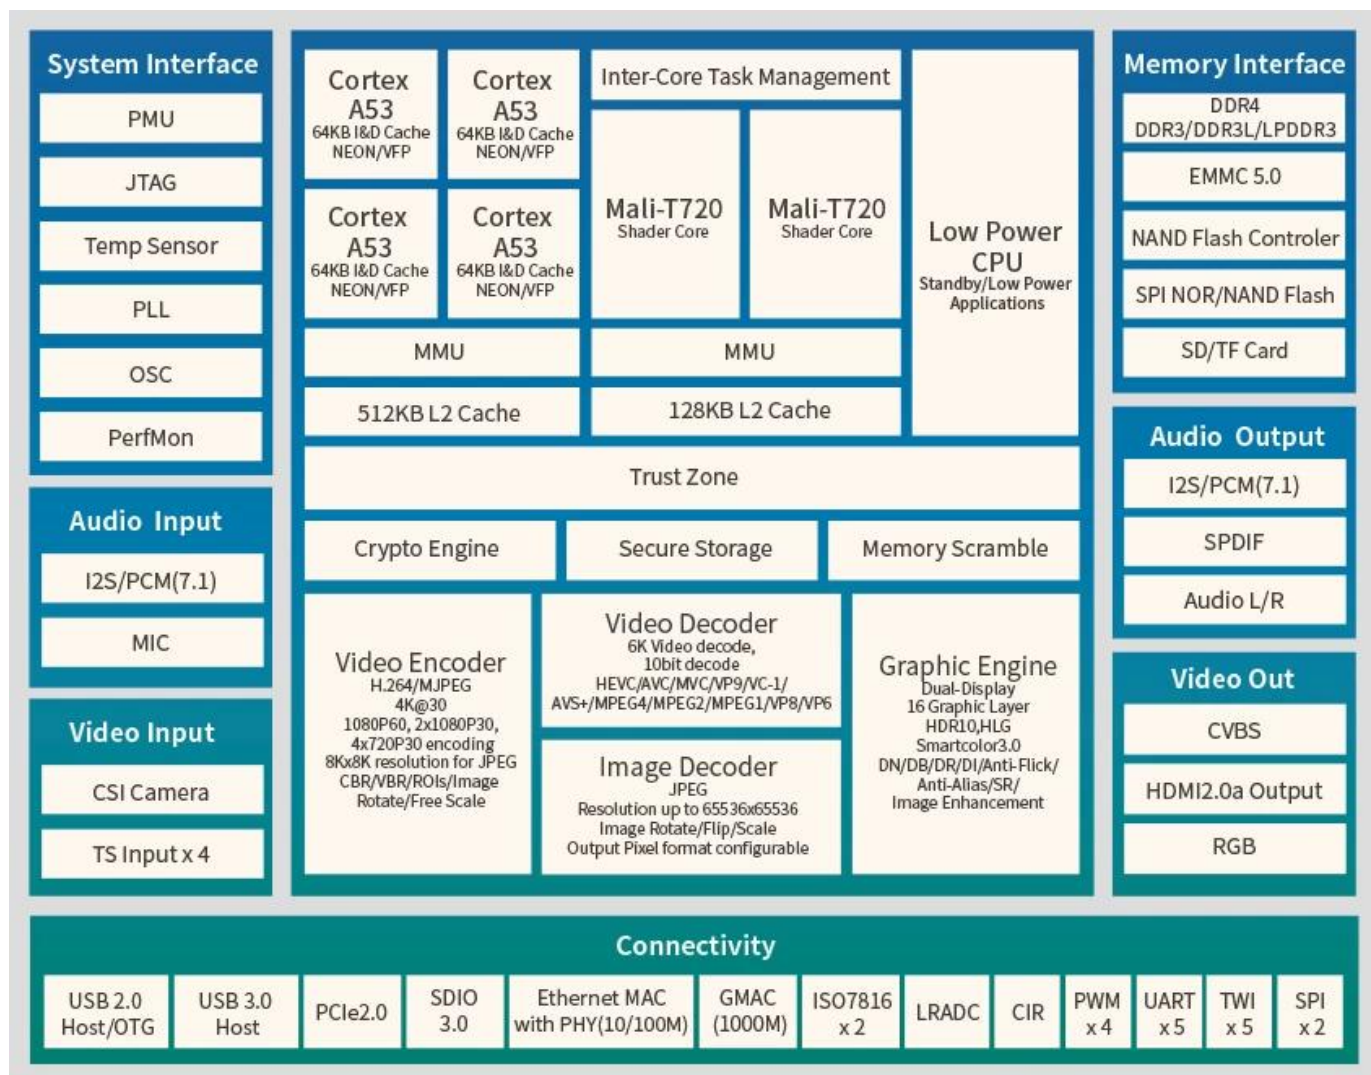

# UDP Broadcasting Android TV Box Set Top Box HDMI Input Support USB3.0

## Specifications

Model No.	Allwinner H6 Android TV Box Set Top Box
CPU	Allwinner H603 Quad-core 64-bit ARM Cortex™ - A53
GPU	High-performance multi-core GPU Mali T720
ROM	DDR3: 4GB/2GB
Internal Storage	eMMC: 32GB(Option: 16GB/64GB)
OS	Android 9.0
WiFi	IEEE 802.11 b/g/n/ac; 2.4G/5G 2*2 mimo
Bluetooth	Bluetooth 4.1 +HS; Support Voice Remote

## Video&Audio CODEC

Video	<ul style="list-style-type: none"> <li>• Allwinner Video Engine (AVE) with dedicated hardware decoders and encoders</li> <li>• Support multi-video decoder up to 4Kx2K@60fps+1x1080P@60fps</li> <li>• Supports multiple "secured" video decoding sessions and simultaneous decoding and encoding</li> <li>Video/Picture Decoding <ul style="list-style-type: none"> <li>- H265/HEVC Main/Main10 profile@Level5.2 High-tier;6K@60fps, up to 6Kx4K@30fps</li> <li>- H264/AVC BP/MP/HP@level5.1, MVC, 4K@30fps</li> <li>- VP9, Profile 0/2, 4K@30fps</li> <li>- VP6/VP8, 1080P@60fps</li> <li>- MPEG1/MPEG2 SP@ML, MP@HL, 1080P@60fps</li> <li>- MPEG4 SP@level 0~3, ASP@level 0~5, GMC, short header format, 1080P@60fps</li> <li>- AVS+/AVS JIZHUN profile@level 6.0, 1080P@60fps</li> <li>- VC-1 SP@ML, MP@HL, AP@level 0~3, 1080P@60fps</li> </ul> </li> <li>- Supports Frame Buffer Compression(FBC)</li> <li>- Output pixel format configurable,YUV420/YV12/NV12/...</li> <li>- Real-time image decoding- Maximum resolution up to 65536 x 65536</li> <li>- Integrated JPEG hardware decoder</li> <li>- Configurable output pixel format- YUV420/YV12/NV12/...</li> </ul>
Audio	<ul style="list-style-type: none"> <li>• MPEG-1, MPEG-2(L1/L2/L3), MP3, AAC-LC, HE AAC V1/V2, APE, FLAC, OGG, AMR-NB, AMR-WB, G.711(u/a) decoding</li> <li>• G.711(u/a), AMR-NB, AMR-WB, AAC-LC encoding</li> <li>• 3~5m far field sound acquisition, supports speech enhancement, acoustic echo cancellation and direction of speaker estimation.</li> <li>• Virtual surround sound</li> </ul>