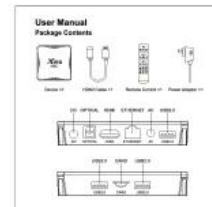

User Manual