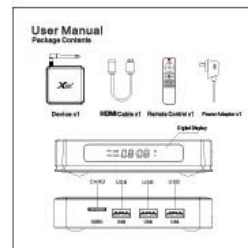

Family Fun Sharing

Leisure and entertainment

Working meeting

Product Specification

Size: 106*106*22MM

Package Contents

Power Supply*1

HD data cable*1