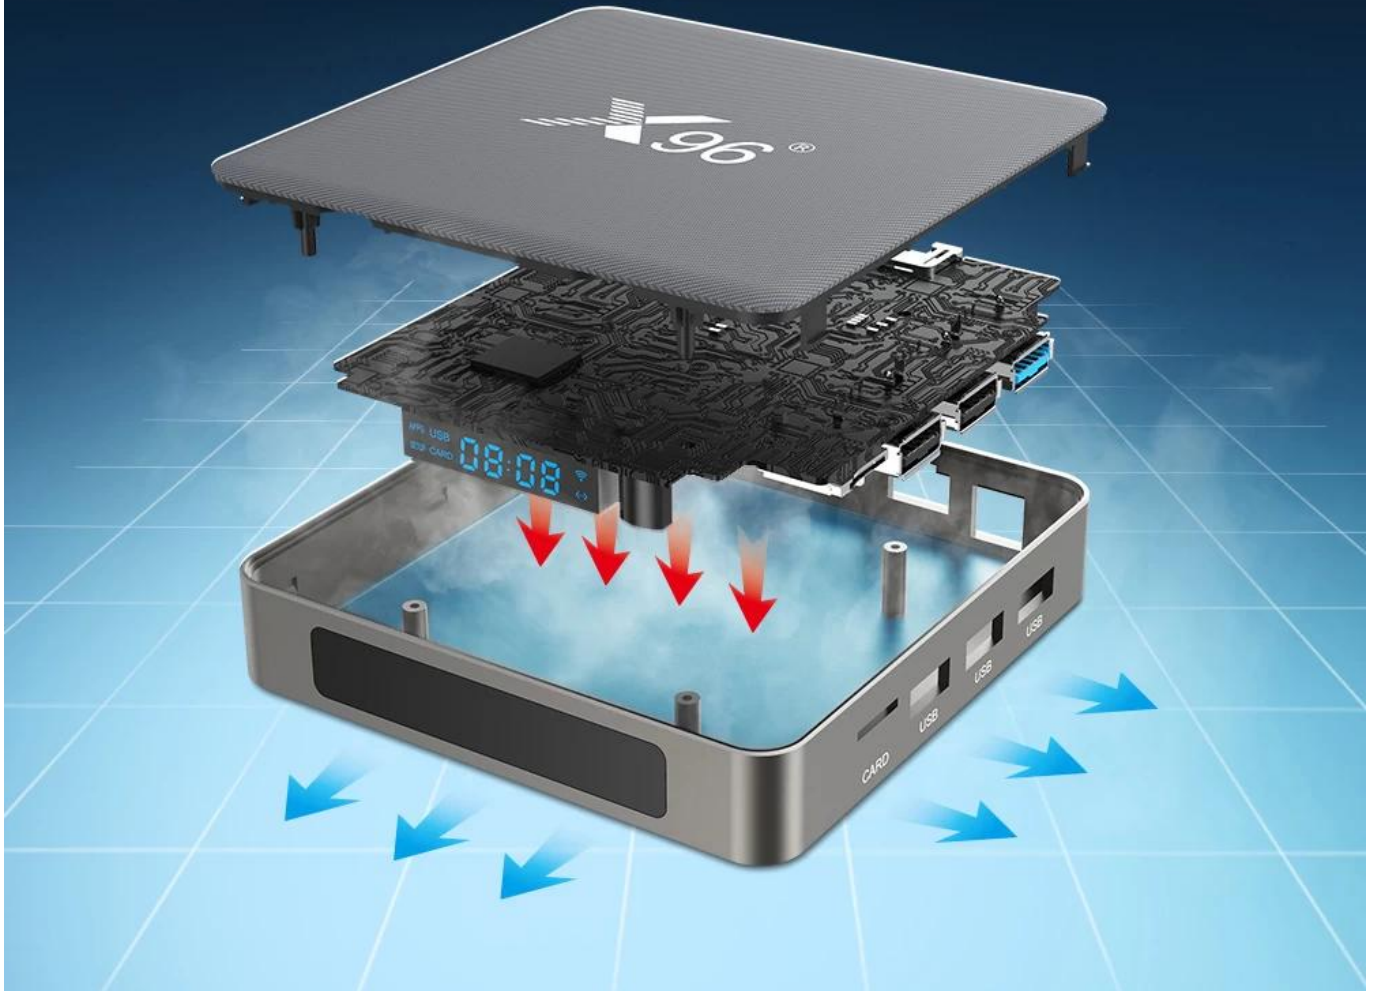

External Antenna

Let's you experience no-blocking wifi Signal.

WiFi 2T2R 2.4G&5G&802.11ac

Two Transmit Two Receive ,Two Antennas Synchronous
Transmission Fast transfer speed

Aluminum-alloy Shell

Super heat dissipation keeps box cool

Family Fun Sharing

Leisure and entertainment

Working meeting

Product Specification

Size: 106*106*22MM

Package Contents

Power Supply*1

HD data cable*1

User Manual*1

Remote Control*1

Elevate your entertainment experience with our cutting-edge Rockchip RK3566 Quad Core Android 11 8K HDR Dual WiFi 2T2R Set Top Box. Designed for the ultimate streaming, gaming, and multimedia playback, our device offers unparalleled performance and versatility. Here's why our set-top box is the perfect addition to your home entertainment setup: