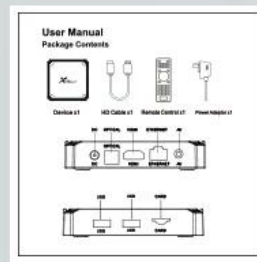

X96mini+ using Cortex A53,Mali 450 GPU

The performance to cost ratio superelevation.
And adopting convection fan heating system

Product specifications

Package Contents

Power Supply*1

HD data cable*1

User Manual*1