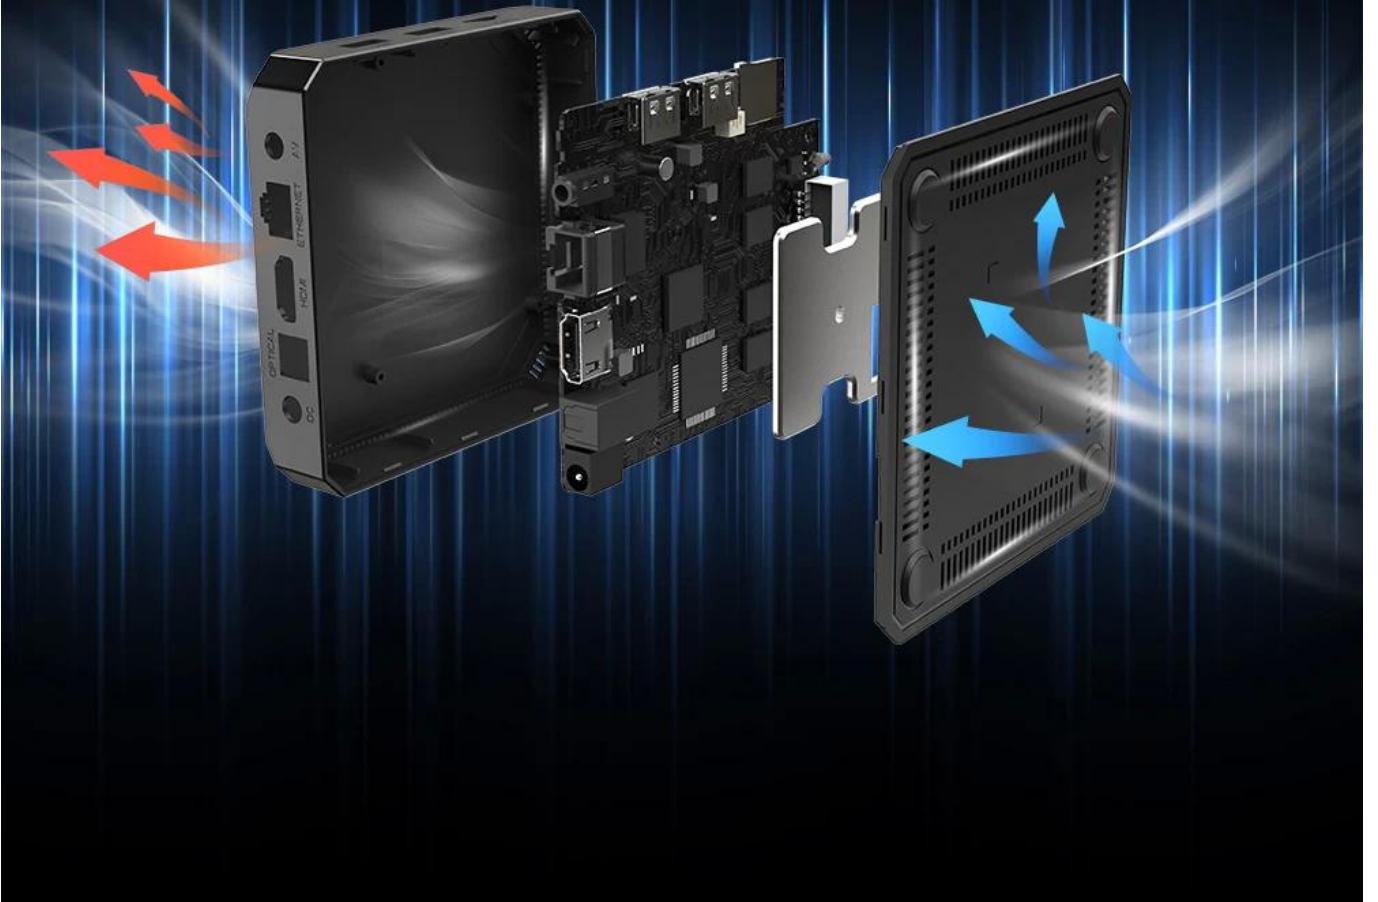

X96mini+ using Cortex A53,Mali 450 GPU

The performance to cost ratio superelevation.
And adopting convection fan heating system