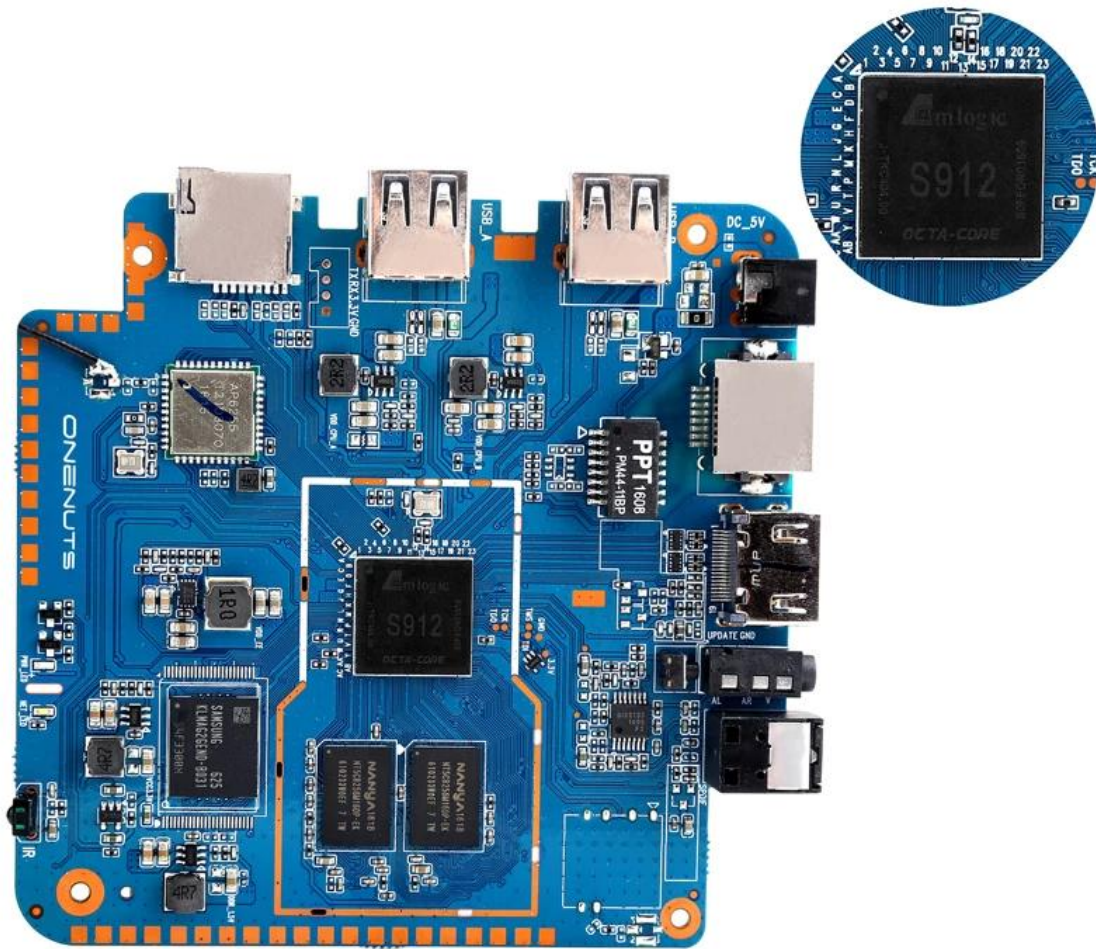

OTA Update

Support background auto upgrade and offer you the newest experience.

Product structure

What is in the box?

Portable & Environmental EVA Bag

Motherboard Show

Welcome to the pinnacle of home entertainment with our premier network media player, a flagship product from the best Android TV box manufacturer. Let's explore what sets this device apart and why it's a must-have for your entertainment setup.