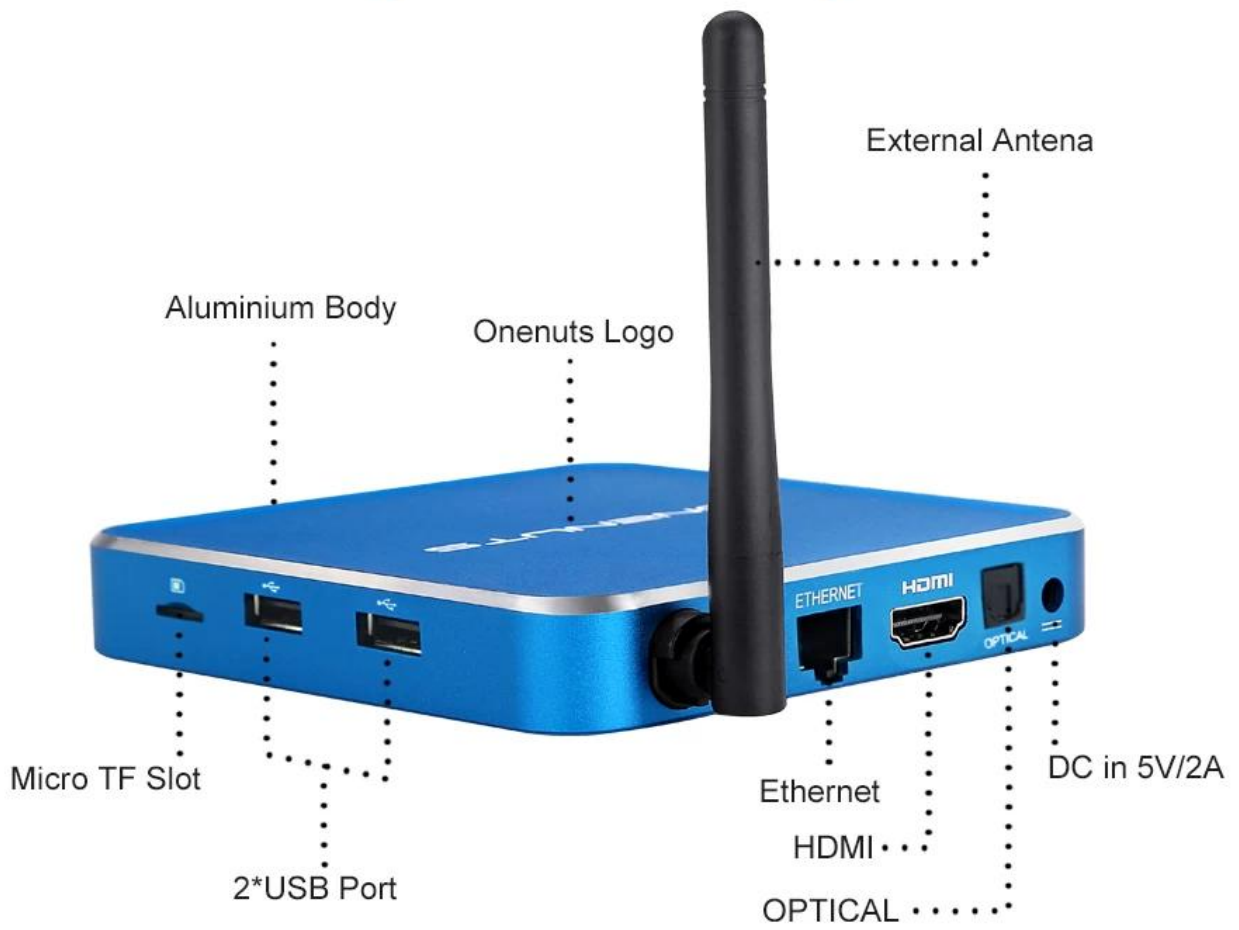

OTA Update

Support background auto upgrade and offer you the newest experience.

Product structure

What is in the box?

Portable & Environmental EVA Bag

Motherboard Show

Welcome to the pinnacle of home entertainment with our premier network media player, a flagship product from the best Android TV box manufacturer. Let's explore what sets this device apart and why it's a must-have for your entertainment setup.