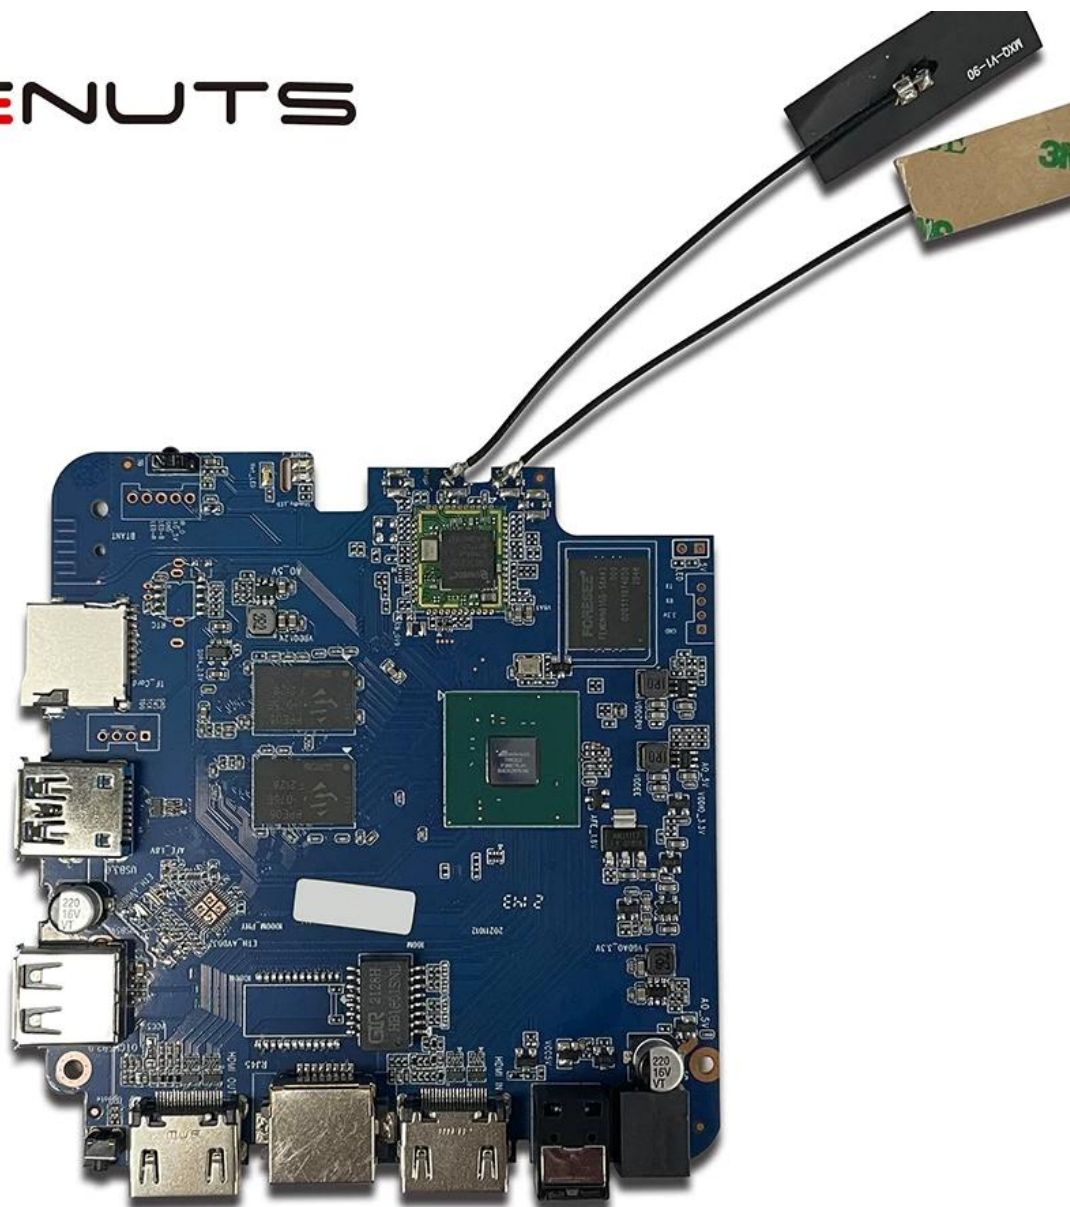

ONENUTS

Multi-core 32/64-bit CPU and 3D GPU with high performance	Powerful multimedia processing capability, supporting all mainstream video decoding including 8K/4K 10-bit AV1/H.265/VP9/AVS2	Supports all mainstream HDR standard including Dolby Vision, HDR10 and HLG	Unique Trulife picture quality enhancement engine, offering theater-like visual effect	Complete production-ready security solution, supporting secure boot, secure OS and mainstream DRMs
Ultra-high performance and ultra-low power consumption	Ultra-high SoC integration and rich peripheral interfaces	Complete IP license, including Dolby, DTS, etc.	Supports screen projection technology like DLNA, Miracast etc.	Provides mature turn-key solution for both split and AIO smart TV

Our Android TV Box is equipped with HDMI input, allowing you to connect external devices like