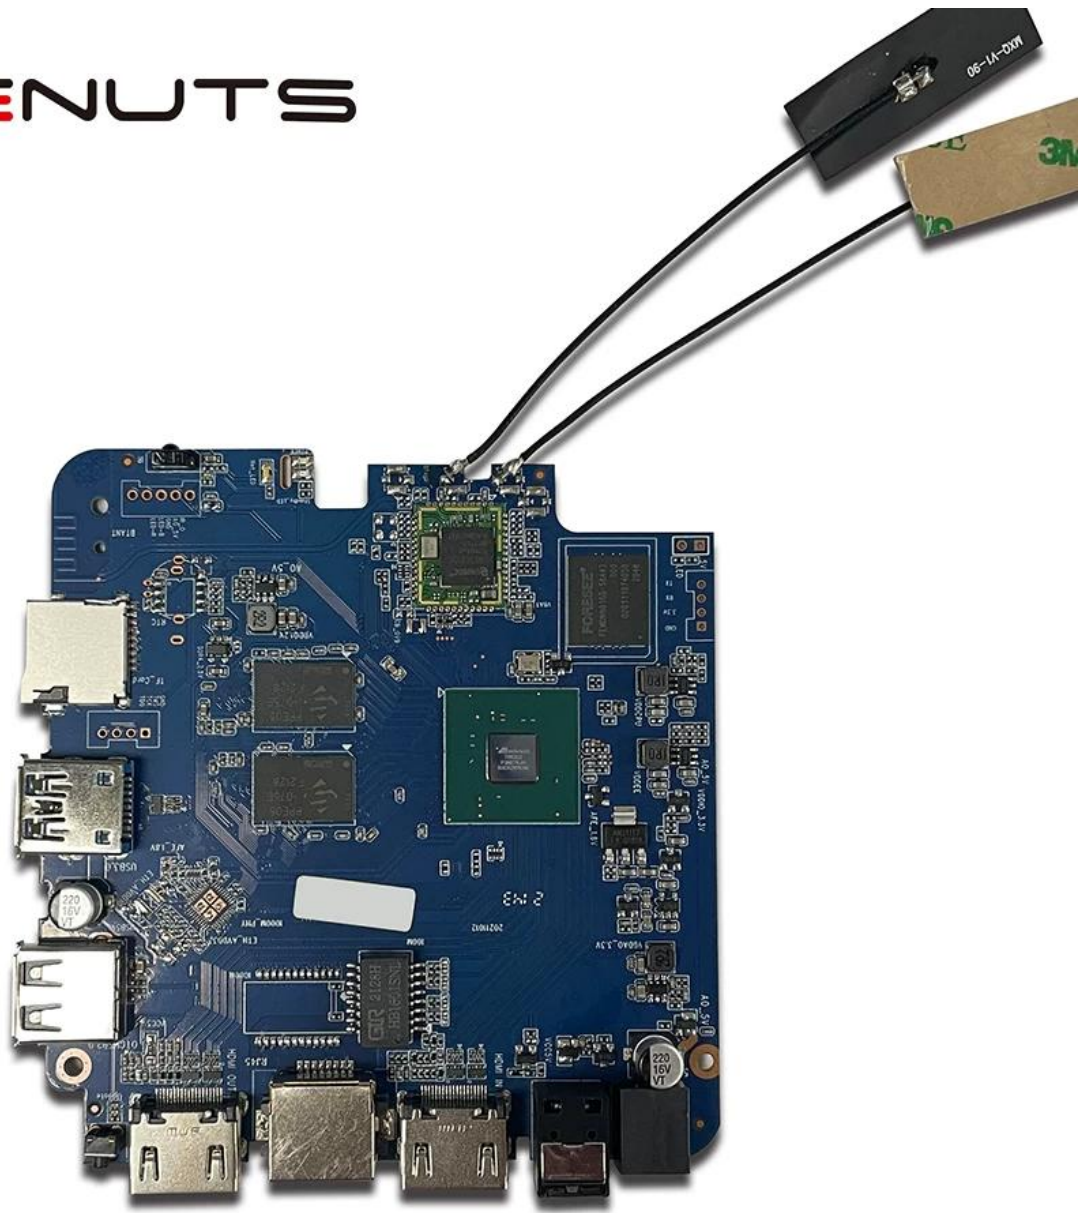

ONENUTS

Multi-core 32/64-bit CPU and 3D GPU with high performance	Powerful multimedia processing capability, supporting all mainstream video decoding including 8K/4K 10-bit AV1/H.265/VP9/AVS2	Supports all mainstream HDR standard including Dolby Vision, HDR10 and HLG	Unique Trulife picture quality enhancement engine, offering theater-like visual effect	Complete production-ready security solution, supporting secure boot, secure OS and mainstream DRMs
Ultra-high performance and ultra-low power consumption	Ultra-high SoC integration and rich peripheral interfaces	Complete IP license, including Dolby, DTS, etc.	Supports screen projection technology like DLNA, Miracast etc.	Provides mature turn-key solution for both split and AIO smart TV

Welcome to the world of advanced entertainment with our Internet TV Box, designed to