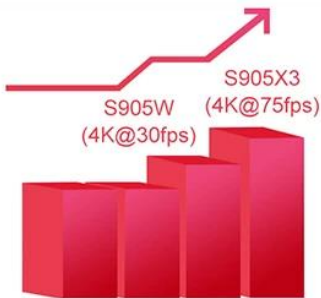

Amlogic S905X3 Quad Core

Faster, Smarter and More Powerful