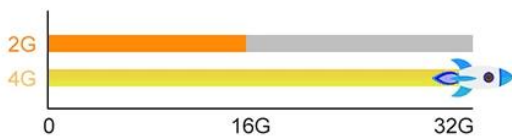

5G:250Mbps

Faster Transmission & Load Quickly

2.4+5G:400Mbps

Built-in T2TR, more efficient and stable

Android 9.0

application installation is more flexible

- More stable with applications
- Save 25% RAM in Spacet
- Faster & Safer responses

Download more apps

Amlogic S905X3 Quad Core

Faster, Smarter and More Powerful

| | | |
|-------------|--------------|-------------------------------|
| 4GB DDR3 | 32GB eMMC | Ultra-fast running speed |
| | | Professional image processing |

8K & 3D

The perfect combination of 8K and 3D, bring you a 3D visual experience
Feel the shock of the 3D cinema at home

H.265 Makes 8K within Reach

Advanced H.265 Makes HD video Smoother

H.265 Decoding

Less bandwidth / clearer image