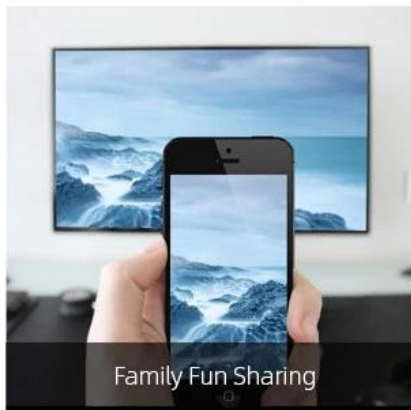

Phone Hard Drive U disk

USB3.0 with super fast data-read speed

Smooth, stable, and fast playback of local videos. You can share the happy moment on TV together.

DLNA

Airplay

Miracast

Leisure and entertainment

Family Fun Sharing

Working meeting

Ultra high quality

Ultra-high-definition 4K resolution with a new generation of HDR image quality engine. Rich details display to let you see the world more clearly. 8K video decoding engine supported, which bring you more exciting content.