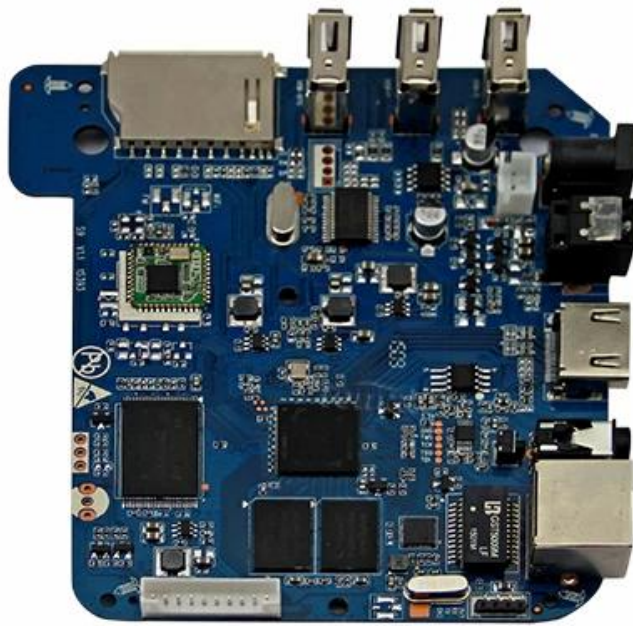

Android 5.1 Quad Core Cortex A53 Amlogic S905 Lollipop TV Box Caixa de TV inteligente S9

S9

Amlogic S905 Quad Core S9

New! Amlogic S905 Quad Core ARM Cortex™-A53 CPU
up to 2.0 GHz, 1GB/8GB H.265 4K2K Android 5.1 TV Box!

Picture Show

Indicator

USB*3

SD/MMC Card

S905

64-Bit
Quad Core
Cortex A53

4K

H.265
@60fps

HDMI 2.0
HDCP 2.2

TSMC
28NM

DRM

64 bit CPU,

While maintaining the same power consumption, the computing power of CPU has also been greatly improved.

With 4K2K decoding capabilities,
it make 4K become the standard.