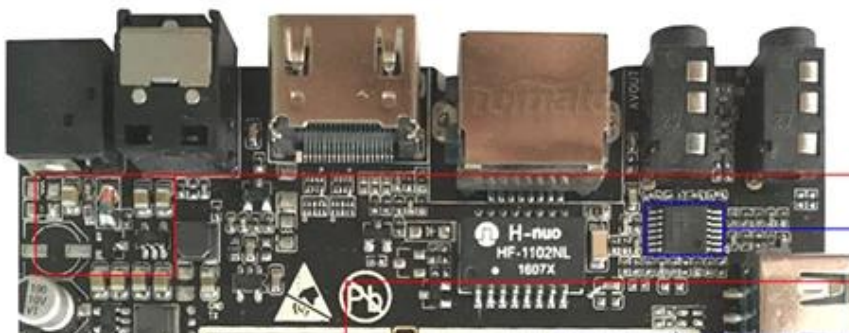

Unknown

Kernel version

3.14.29

sjlei@sjlei-S2400SC #2

Sun Jun 12 12:06:13 CST 2016

Build number

p212-userdebug 6.0.1 MHC19J 20160612 test-keys

X96 Smart Box

Protection circuits

Prevents from damaging box when you use the bad or wrong adapter.

Audio Amplifier

AMLogic S905X Soc

MANVA DDR3 1GB*2

X96 Smart Box

Home

Favorite