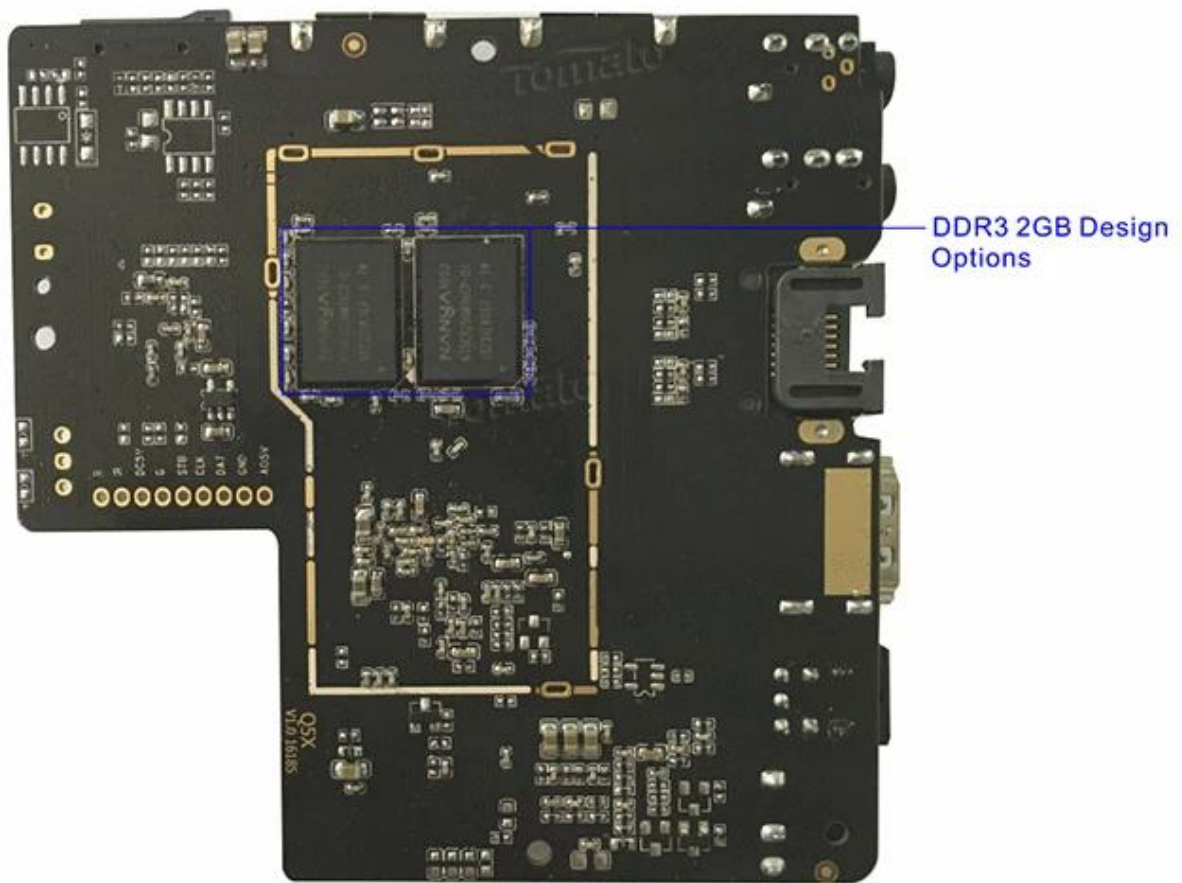

Unknown

Kernel version

3.14.29

sjlei@sjlei-S2400SC #2

Sun Jun 12 12:06:13 CST 2016

Build number

p212-userdebug 6.0.1 MHC19J 20160612 test-keys

X96 Smart Box

Protection circuits

Prevents from damaging box when you use the bad or wrong adapter.

Audio Amplifier

AMLogic S905X Soc

MANVA DDR3 1GB*2

X96 Smart Box

Home

Favorite