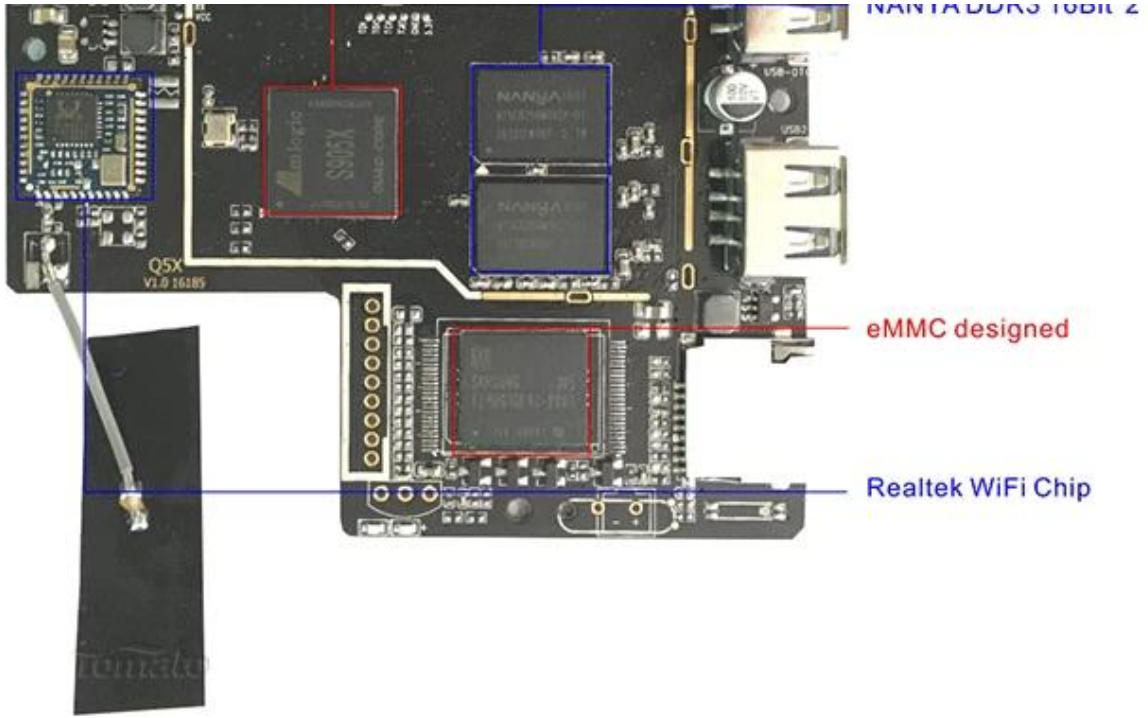

Unknown

Kernel version

3.14.29

sjlei@sjlei-S2400SC #2

Sun Jun 12 12:06:13 CST 2016

Build number

p212-userdebug 6.0.1 MHC19J 20160612 test-keys

X96 Smart Box

Protection circuits

Prevents from damaging box when you use the bad or wrong adapter.

Audio Amplifier

AMLogic S905X Soc

MANVA DDR3 1GB*2

X96 Smart Box

Home

Favorite