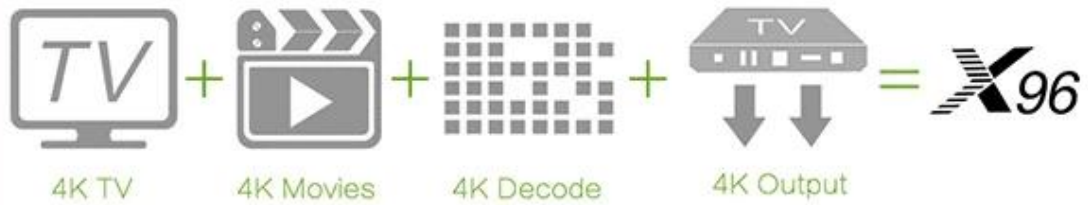

X96 Smart Box

Remote,
Anywhere,
Any angle.

The box can paste i to the Wall or TV and others.

- 1.Magic tape
- 2.Pothook Designed
- 3.Dual IR designed,remote control easy.

Put the photo,musics,and videos on your television.