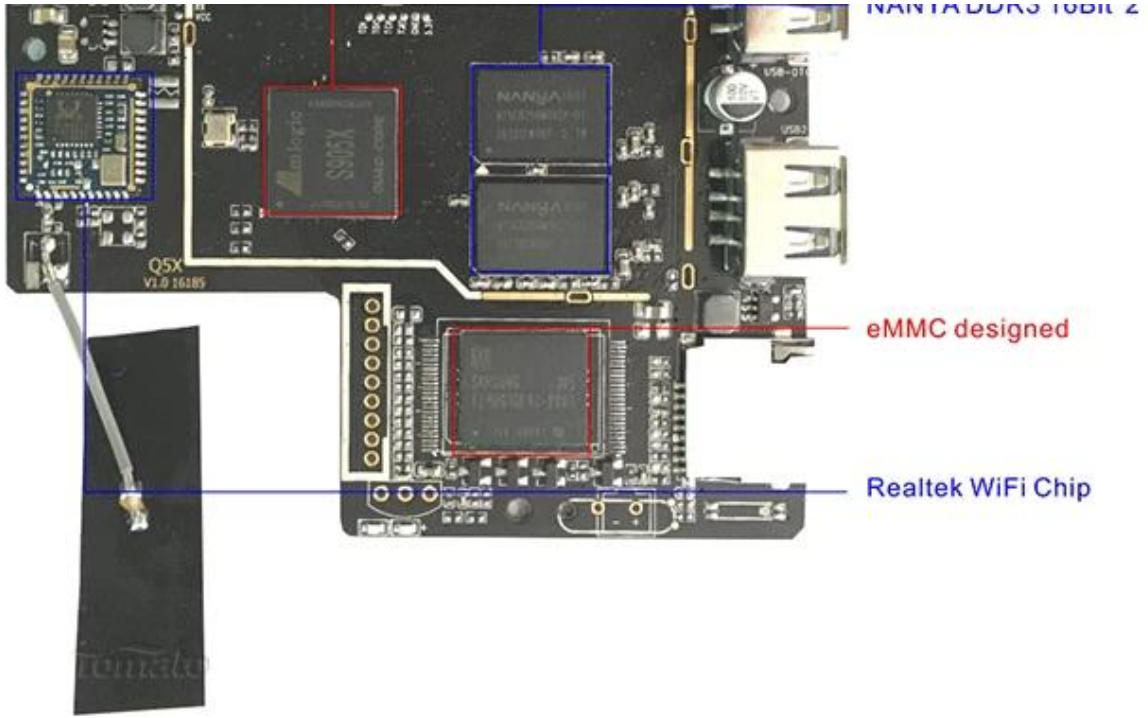

Android security patch level

May 1, 2016

Baseband version

Unknown

Kernel version

3.14.29

sjlei@sjlei-S2400SC #2

Sun Jun 12 12:06:13 CST 2016

Build number

p212-userdebug 6.0.1 MHC19J 20160612 test-keys

X96 Smart Box

Protection circuits

Prevents from damaging box when you use the bad or wrong adapter.

Audio Amplifier

AMLogic S905X Soc

MANVA DDR3 1GB*2