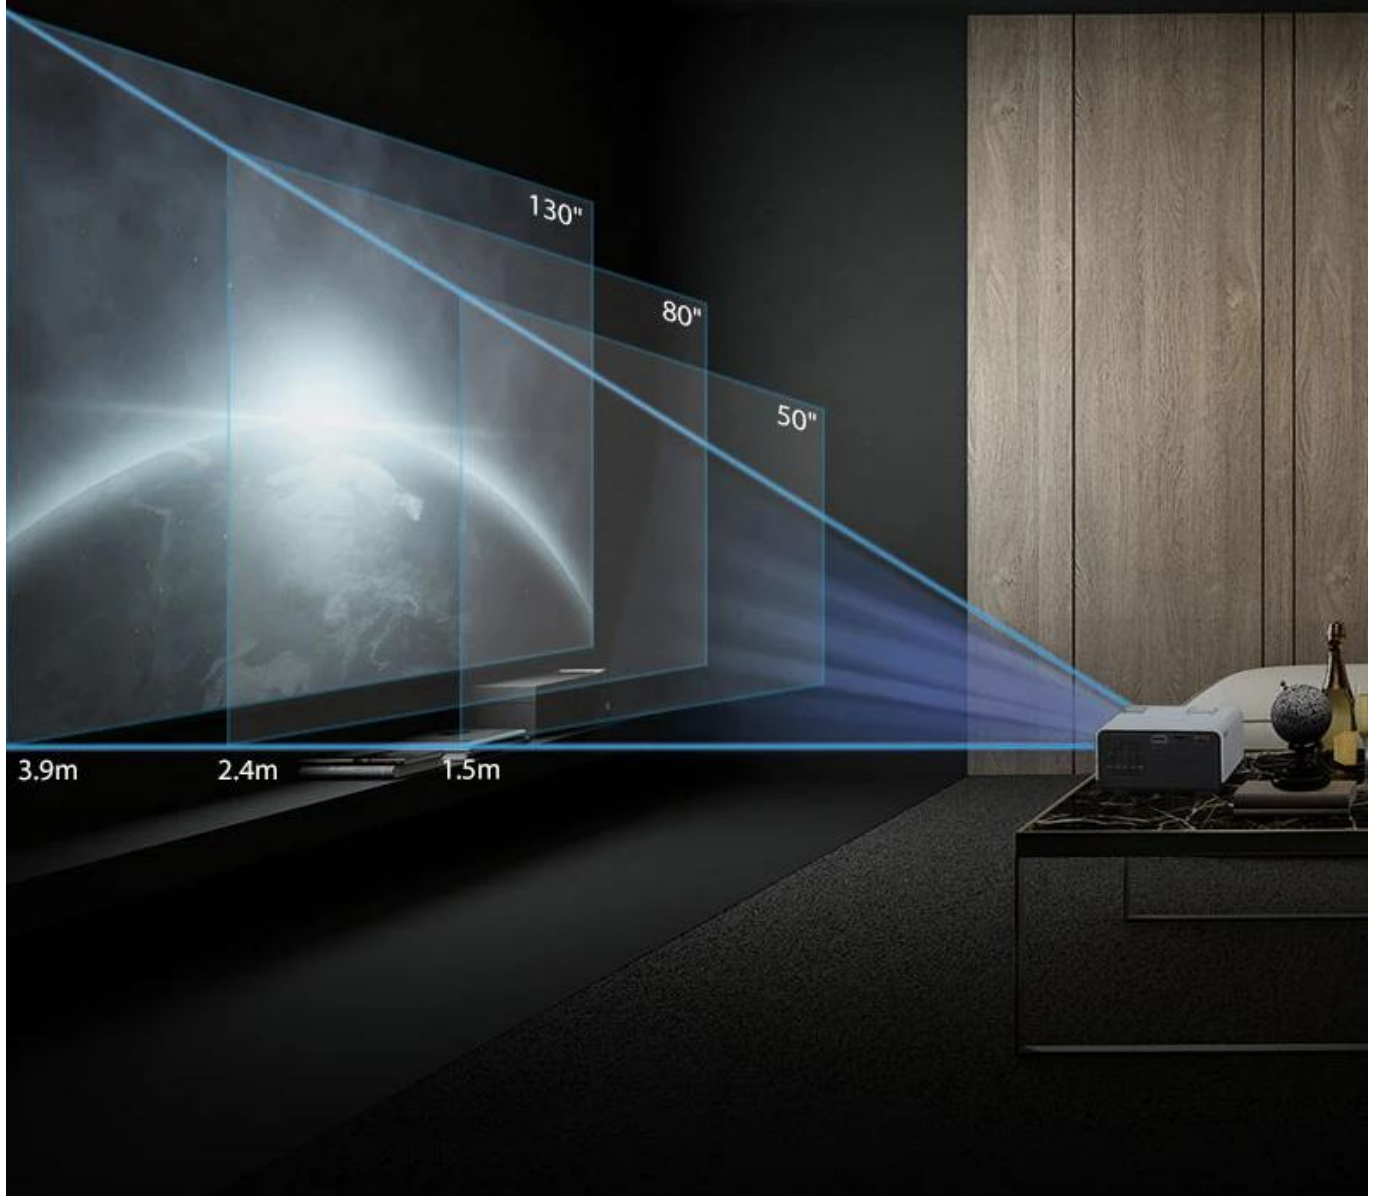

Android 9.0 system

Dual-band wifi

Mirror screen

Hi-fi speaker

BT

100 inch huge screen at 3 meters

High definition cinema experience

Cinema 4K video playback

1080P huge screen

Private cinema / Business office / Huge screen gaming
4K video streaming 300 inch huge screen
1920*1080P eye the reality

Extreme color
Real 100 ANSI lumen
No light spot

Hi-Fi speaker

JBL's supplier powerful sound

Potable size Easy carrying

12.5*16.7*6.7 (cm) Weight 0.7kg
Smallest among 3.5 inch LCD projectors

Keystone correction

Manual
horizontal / vertical correction

$\pm 15^\circ$
Keystone

Focus

Mirror screen WIFI 802.11AC 3X speed than last generation

WIFI 802.11AC

Mirror screen

Phone/Tablet mirror screen

Do anything you want
at the same time

HDMI interface

Instant plug and play

Efficient Heat dissipation dust-proof Technical design

Experimente entretenimento como nunca antes com nosso mini projetor portátil inteligente WiFi de banda dupla Android 9.0. Esta potência compacta traz a tela grande até você, oferecendo visuais brilhantes e streaming contínuo com suporte para WiFi de banda dupla. Aproveite seu conteúdo favorito em qualquer lugar, a qualquer hora, com clareza e conveniência impressionantes.