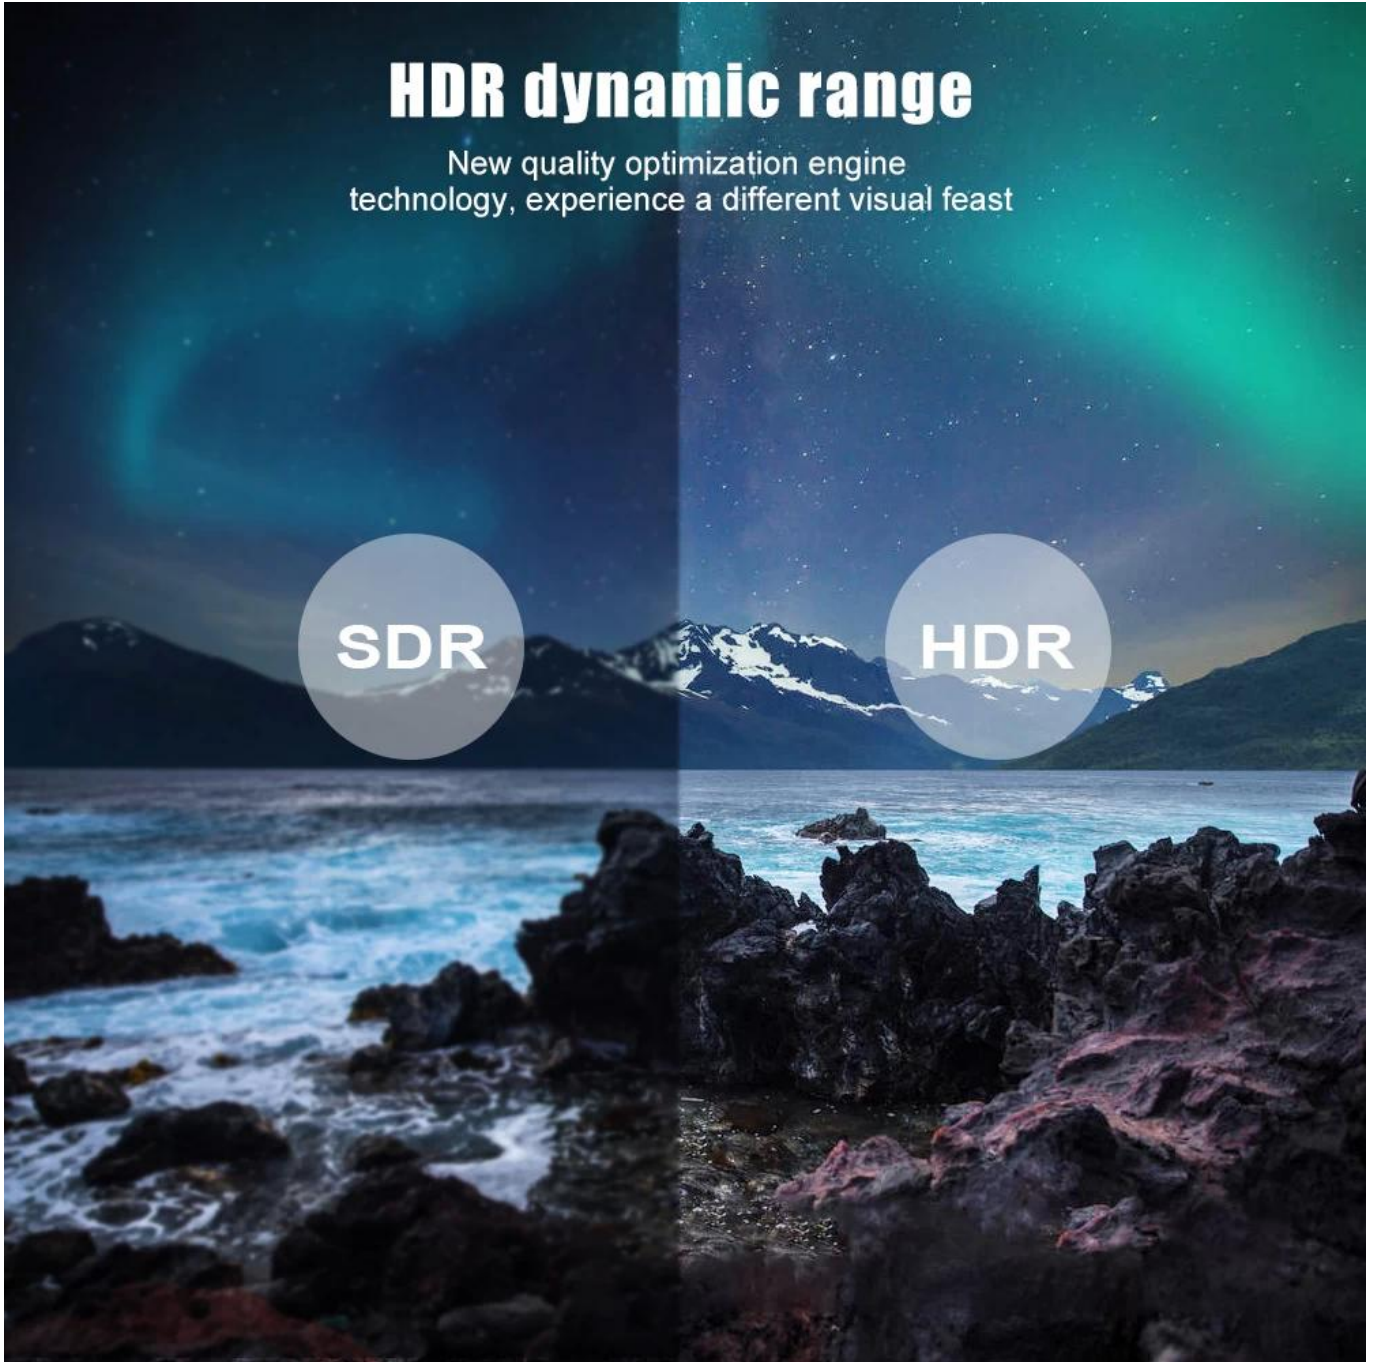

## MIMO Wi-Fi

## Dual frequency WiFi

# HDR dynamic range

New quality optimization engine  
technology, experience a different visual feast

SDR

HDR

# Extreme 6k enjoyment

Real-time image decoding- Maximum resolution up to 5760×3240

4K << >> 6K