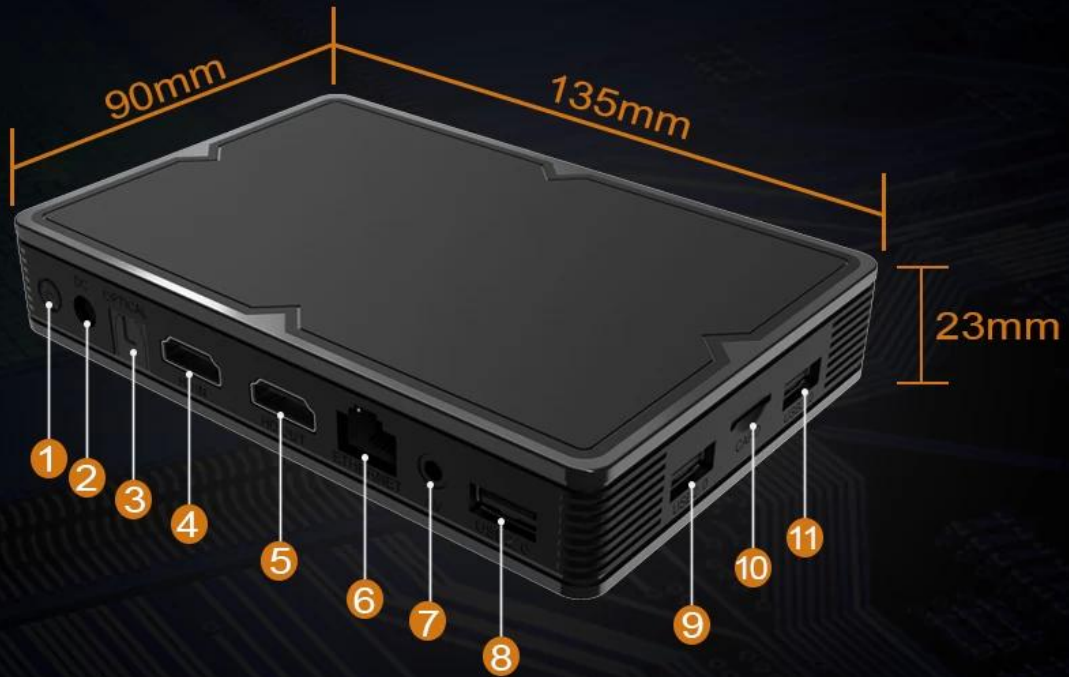

## Especificações

Modelo não.	Caixa de TV Allwinner H6 Android 9.0
CPU	Allwinner H603 Quad-core ARM Cortex™ de 64 bits - A53
GPU	GPU multi-core de alto desempenho Mali T720
ROM	DDR3: 4GB/2GB
Armazenamento interno	eMMC: 32 GB (Opção: 16 GB/64 GB)
SO	Android 9.0
WiFi	IEEE 802.11 b/g/n/ac; 2.4G/5G 2*2 mimo
Bluetooth	Bluetooth 4.1 HS; Suporte remoto de voz

# Many ports Major possibilities

packs a lot of connectivity into a small space  
easily connect to your hdtv

1 . POWER SWITCH

2 . DC 5V

3 . OPTICAL

4 . HDMI IN

5 . HDMI OUT

6 . ETHERNET