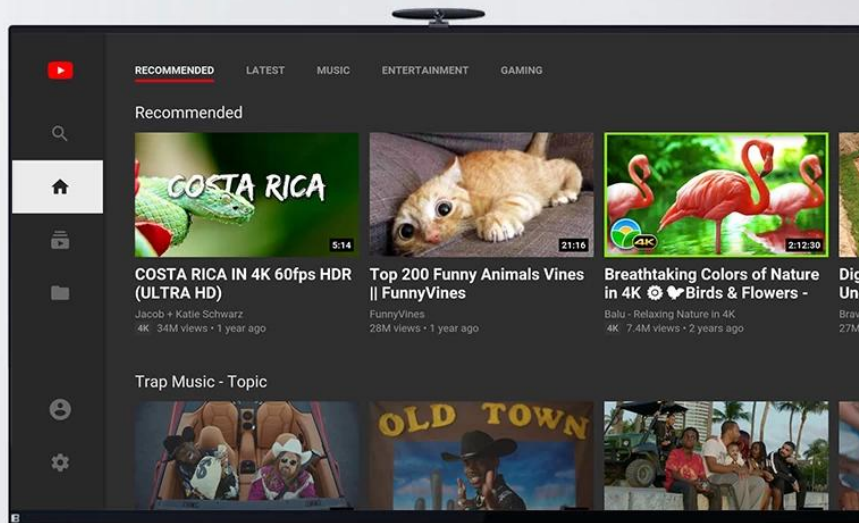

It's a TV box

When the TV screen is on, it is a TV box
you can do everything you do on the TV box