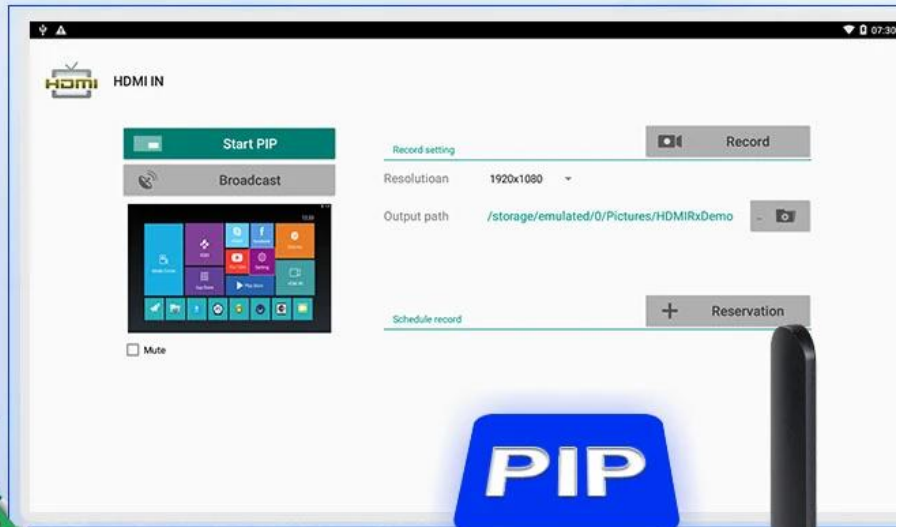

The general color display, not bright and true, it is because the color gamut is not enough

Selecting a Sub Display in PIP Mode

Select APP "Setting" 01

Select "Start PIP" 02

Multiple windows display content 03