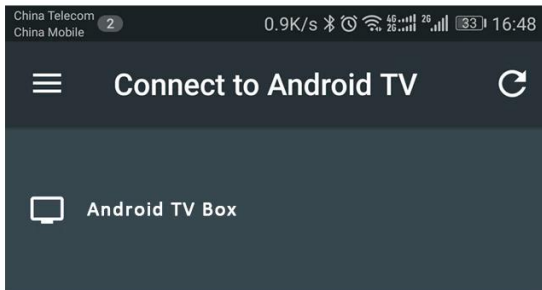

4K Android TV set-top box
2.4G voice remote included

Think out of the box with Android TV 7.1

Connect to a world of content and entertainment at home with Nut 2. It runs on the latest Android TV 7.1 which is easy to use, supports voice controls. Catch your favorite TV shows, play games, watch the news or switch to radio. Nut 2 also recommends videos based on your personal Youtube and Google Play preferences!

Say it to search it

TV is listening, all you have to do is ask. Speak into the voice remote control, the TV Box will search for what you want. Simply press and hold the Voice control key to activate voice function, when you see the "Try saying." on the screen, speak into the Microphone, for example
"The latest action movies",
"Today's weather",
"The latest celebrity news",
etc..
You will get what you want.

Android TV Remote Control

1. Download and install "Android TV Remote Control" app from play store of android phone or tablet PC

2. Find and click device "Android TV Box"

3. Pairing phone or tablet PC with Android TV Box