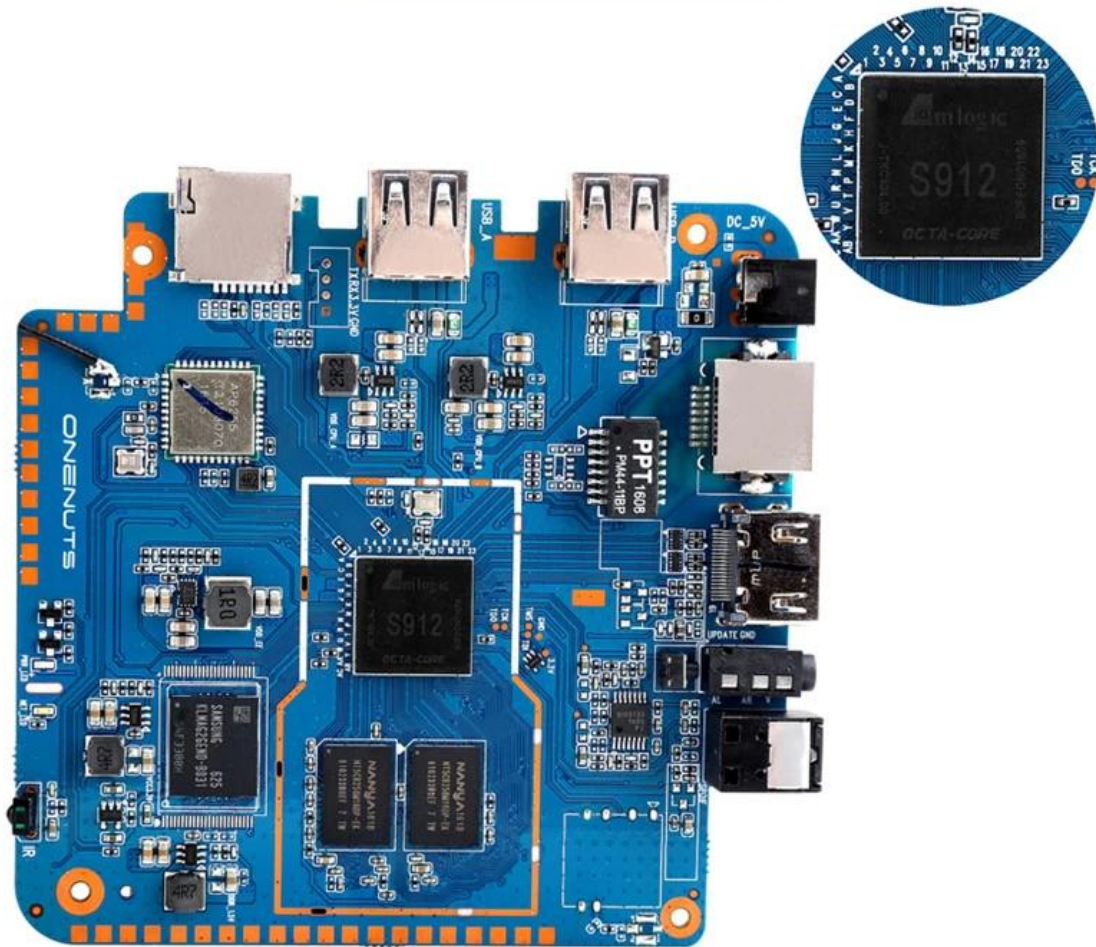

With Bluetooth headphone, enjoy your happy private world.

Young Look

Model No.	ONENUTS Nut 1
CPU	Amlogic S912 octa-core ARM Cortex A53 processor @ up to 2.0GHz
GPU	ARM Mail-T820MP3 GPU up to 750MHz(DVFS)
ROM	2GB DDR3
Internal Storage	16GB eMMC flash and SD slot up to 32GB
Video Docoder	VP9-10/H.265 up to 4Kx2K@60fps
HDMI	HDMI 2.0a up to 4K @ 60Hz with CEC and HDR support, and AV port

OTA Update

Support background auto upgrade and offer you the newest experience.

Product structure

What is in the box?

Motherboard Show

Eleve o seu entretenimento doméstico com nosso HD TV Box Android, a solução definitiva para experiências multimídia envolventes: