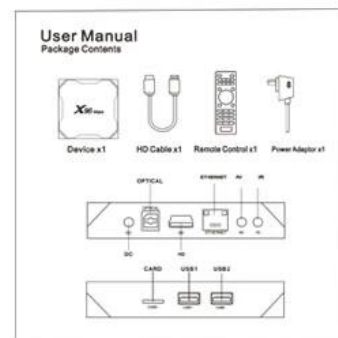

X96Max Smart Box

Experimente seus filmes, programas de TV, jogos e aplicativos favoritos com qualidade impressionante de alta definição. [Android TV Box 9.0](#) foi projetado para fornecer velocidade e capacidade de resposta excepcionais, garantindo uma experiência de visualização suave e envolvente. É equipado com Wi-Fi integrado e várias portas, facilitando a conectividade.