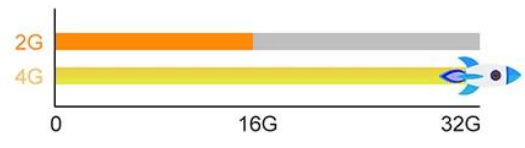

 DLNA  Airplay  Miracast

Dual wifi design and stable performance

2.4:100Mbps

Stronger penetration & More Stable

5G:250Mbps

Faster Transmission & Load Quickly

2.4+5G:400Mbps

Built-in T2TR, more efficient and stable

Android 9.0

application installation is more flexible

- More stable with applications
- Save 25% RAM in Spacet
- Faster & Safer responses

Download more apps

Amlogic S905X3 Quad Core

Faster, Smarter and More Powerful

4GB DDR3	32GB eMMC	Ultra-fast running speed
		Professional image processing

8K & 3D

The perfect combination of 8K and 3D, bring you a 3D visual experience
Feel the shock of the 3D cinema at home

H.265 Makes 8K within Reach