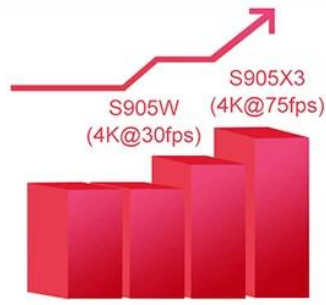

4GB DDR3	32GB eMMC	Ultra-fast running speed
		Professional image processing

8K & 3D

The perfect combination of 8K and 3D, bring you a 3D visual experience
Feel the shock of the 3D cinema at home

H.265 Makes 8K within Reach