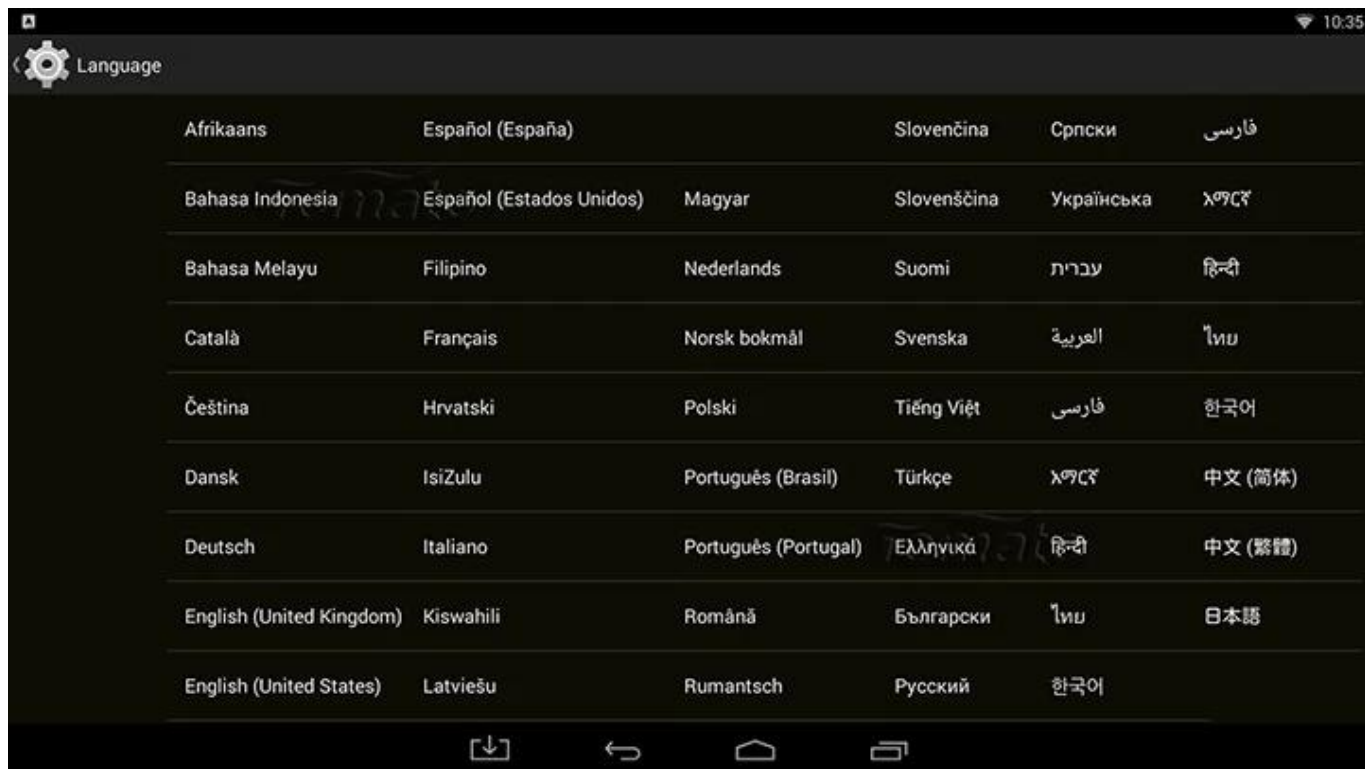

Entre no futuro do entretenimento doméstico com o Amlogic S805 Quad-Core, coroado como o Melhor [Android TV Box](#). Mergulhe em recursos visuais superiores, streaming contínuo e uma experiência Android TV rica em recursos. Eleve a configuração do seu entretenimento doméstico com este poderoso dispositivo. Seja para filmes, jogos ou produtividade, esta Android TV Box oferece desempenho excepcional. Faça seu pedido agora para desbloquear uma nova era de entretenimento e redefinir a maneira como você vivencia a TV.