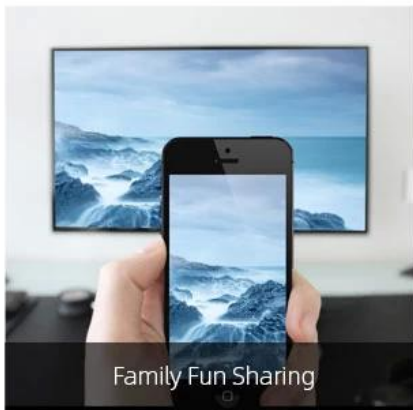

## USB3.0 with super fast data-read speed

Smooth, stable, and fast playback of local videos. You can share the happy moment on TV together.

Leisure and entertainment

Family Fun Sharing

Working meeting