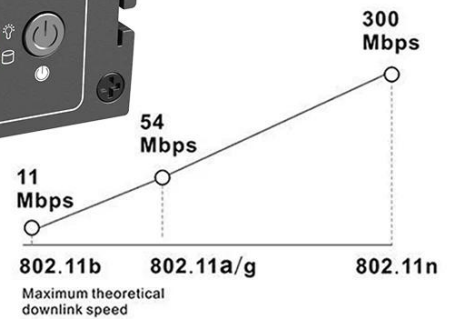

Make everything smoother whenever transmission and download

2.4G+5G dual-band WiFi, Built-in Gigabit Ethernet

Wi Fi
2.4G+5.0G

+ Gigabit Ethernet
1000Mb/S
Maximum theoretical
downlink speed