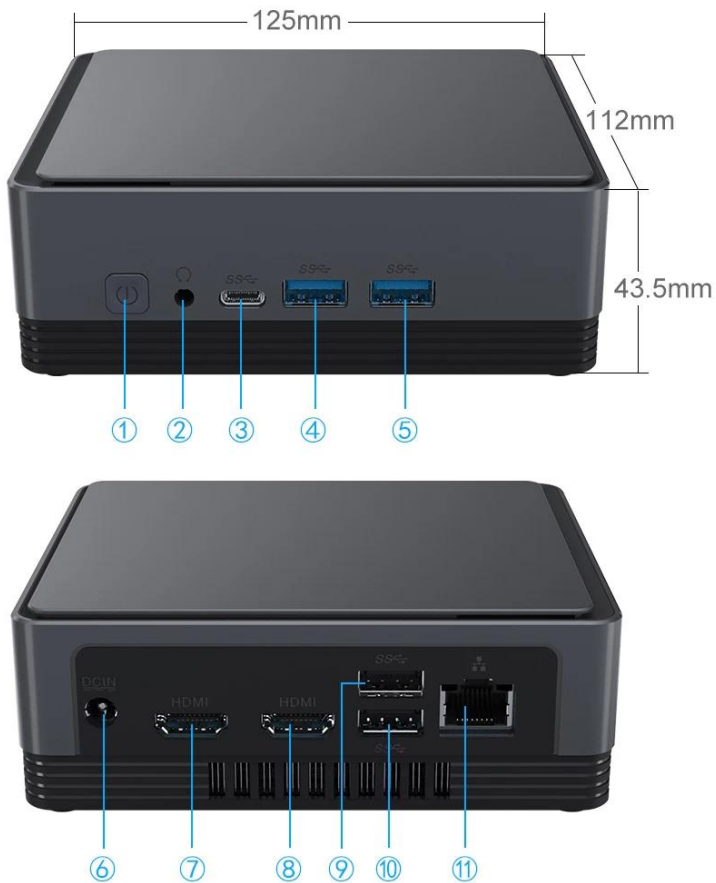

## Small/Light/Smart

It is a computer that can be put into one's pocket.  
It is light, probably only two apples' weight.  
Let it carry your dream and go anywhere you want.  
You will be entrusted with an important task at any  
time and anywhere.

# Various Interfaces

Various interfaces such as HDMI, LAN, USB, etc. can bring you a smart and colorful enjoyment.

- ① Switch button
- ② Audio Jack
- ③ Type-C
- ④ USB
- ⑤ USB
- ⑥ DC
- ⑦ HDMI
- ⑧ HDMI
- ⑨ USB
- ⑩ USB
- ⑪ LAN