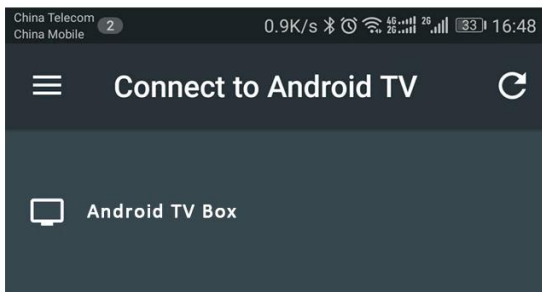

4K Android TV set-top box
2.4G voice remote included

Think out of the box with Android TV 7.1

Connect to a world of content and entertainment at home with Nut 2. It runs on the latest Android TV 7.1 which is easy to use, supports voice controls. Catch your favorite TV shows, play games, watch the news or switch to radio. Nut 2 also recommends videos based on your personal Youtube and Google Play preferences!

Say it to search it

TV is listening, all you have to do is ask. Speak into the voice remote control, the TV Box will search for what you want. Simply press and hold the Voice control key to activate voice function, when you see the "Try saying." on the screen, speak into the Microphone, for example
 "The latest action movies",
 "Today's weather",
 "The latest celebrity news",
 etc..
 You will get what you want.

Android TV Remote Control

1. Download and install "Android TV Remote Control" app from play store of android phone or tablet PC

2. Find and click device "Android TV Box"

3. Pairing phone or tablet PC with Android TV Box