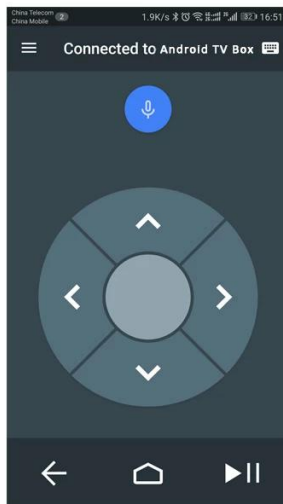

4. Phone or Tablet PC will be able to remote "Android TV Box" after pairing successfully