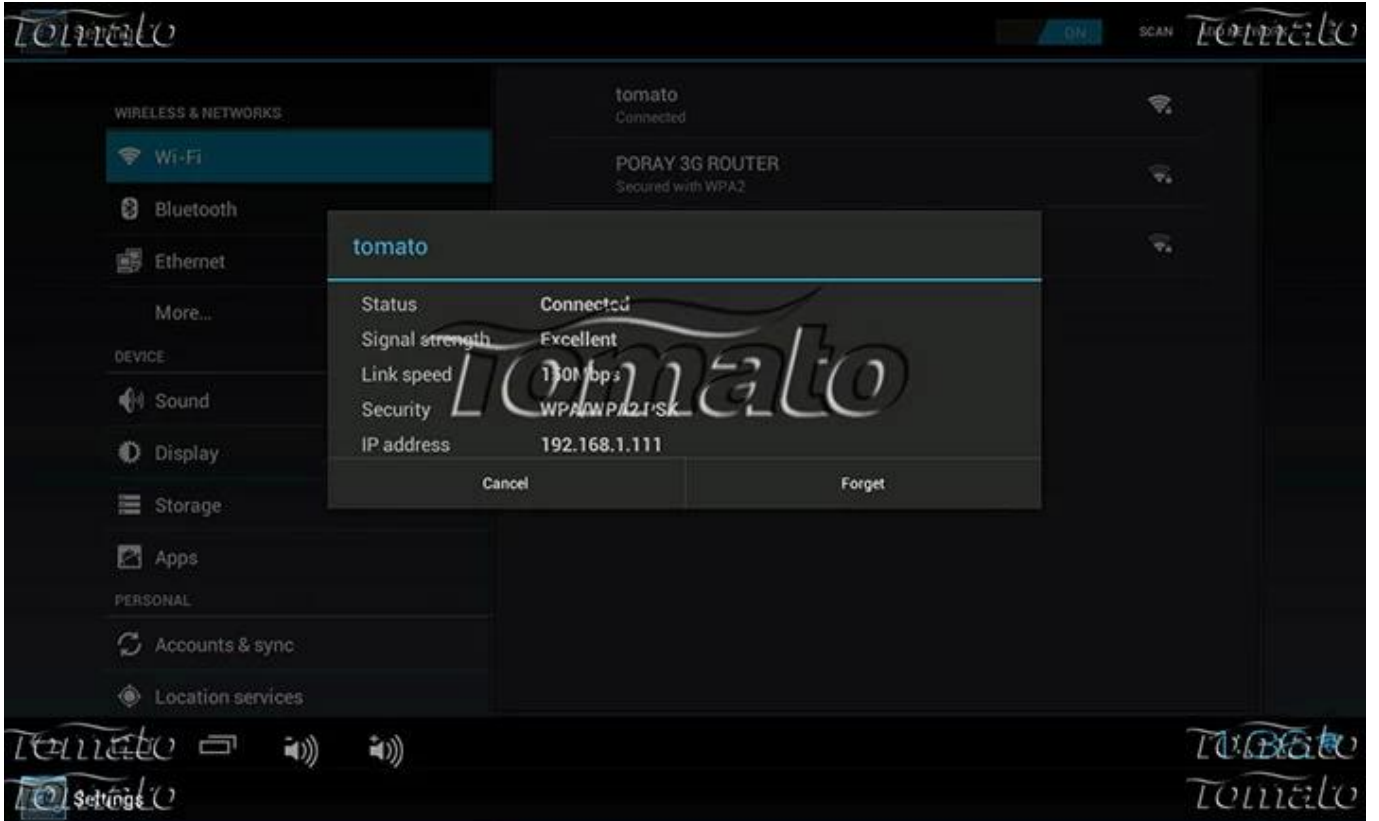

OOBE

PicturePlayer

Play Store

Popular Weeds

PPP-OC

screenshot

Search

Settings

Upgrade

Tomato

Tomato

WIRELESS & NETWORKS

- Wi-Fi
- Bluetooth
- Ethernet
- More...

DEVICE

- Sound
- Display
- Storage
- Apps

PERSONAL

- Accounts & sync
- Location services

Volumes

SYSTEM

Touch sounds

Digital audio output

PCM

RAW

Cancel