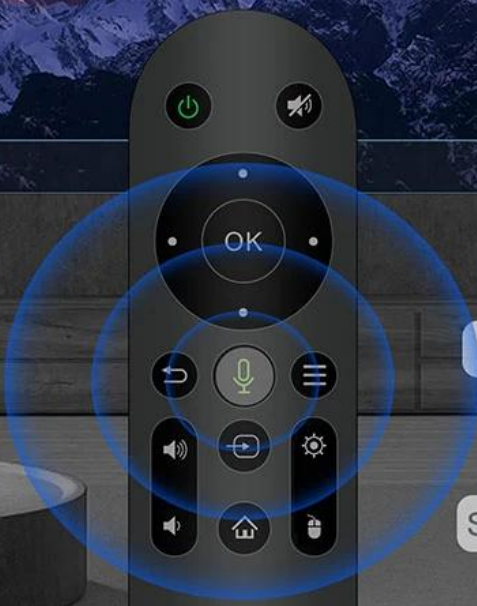

The remote control can directly adjust the screen size and rotation angle, without moving the projector distance.

- Play **【The Voice China】**
- I want to watch **【Friends】**
- open **【Kids Channel】**
- Switch to **【CCTV1】**