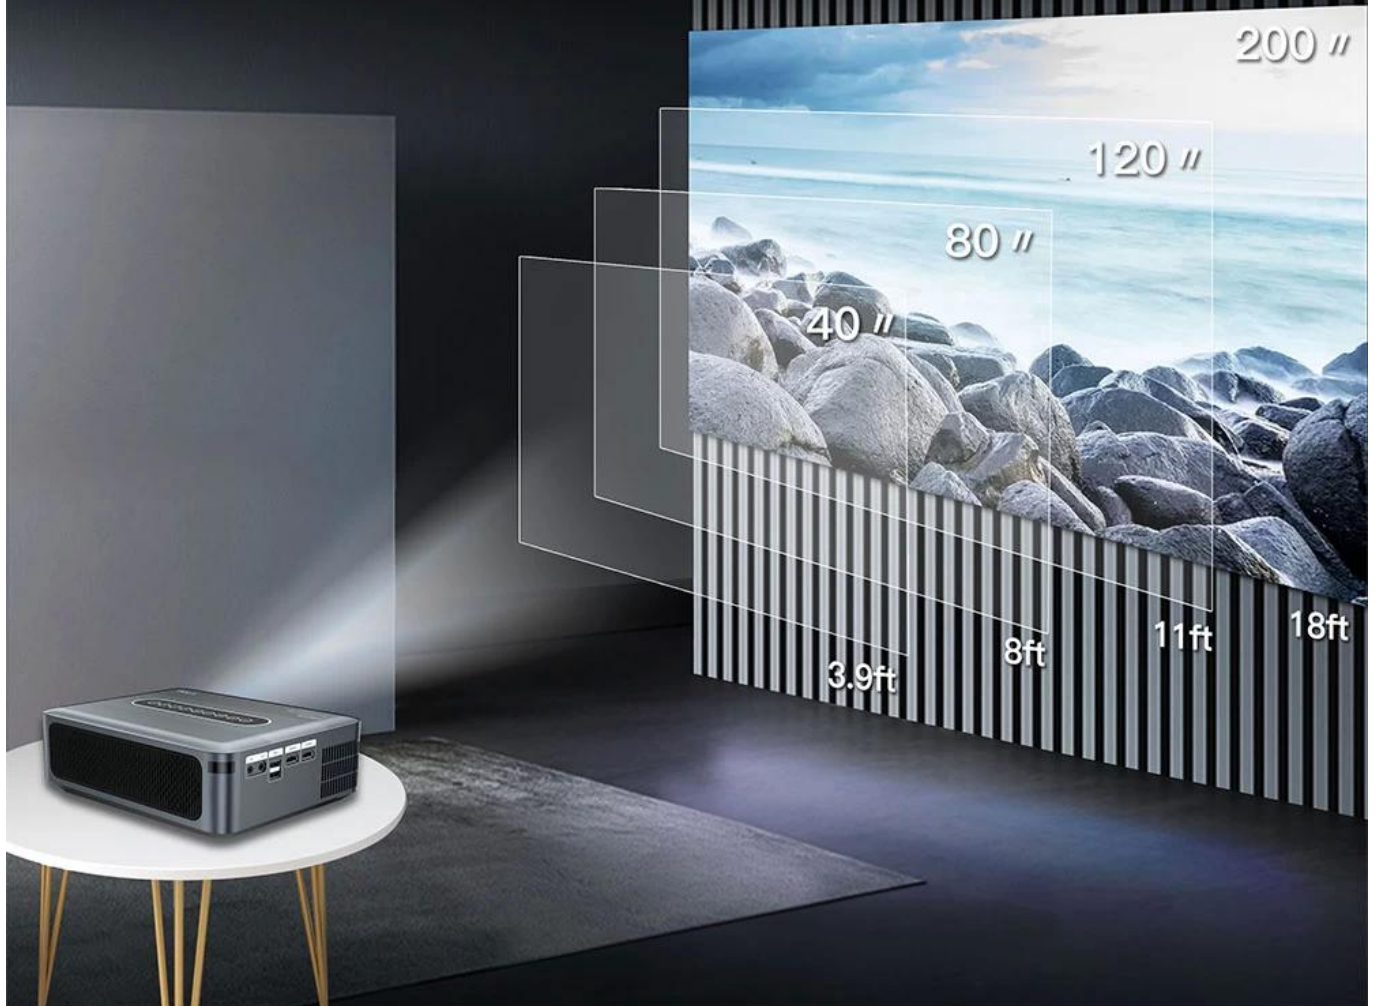

H.264 takes up 85% bandwidth

12000 lumens

Clear picture quality in bright daylight,
much comfortable at night

Clear image in daylight

Comfortable image at night

Keystone correction for side projection

$\pm 45^\circ$ horizontal and vertical, $\pm 15^\circ$ left and right keystone correction. No matter how you place the projector, screen will be automatically corrected.

Large projection screen can be projected at close range

In 8ft distance it can project 80 inch 1080P HD large screen. Make your living room like a private home theater!

WiFi 2T2R 2.4G&5.8G&802.11ac

Two transmission channels, with faster transfer speed