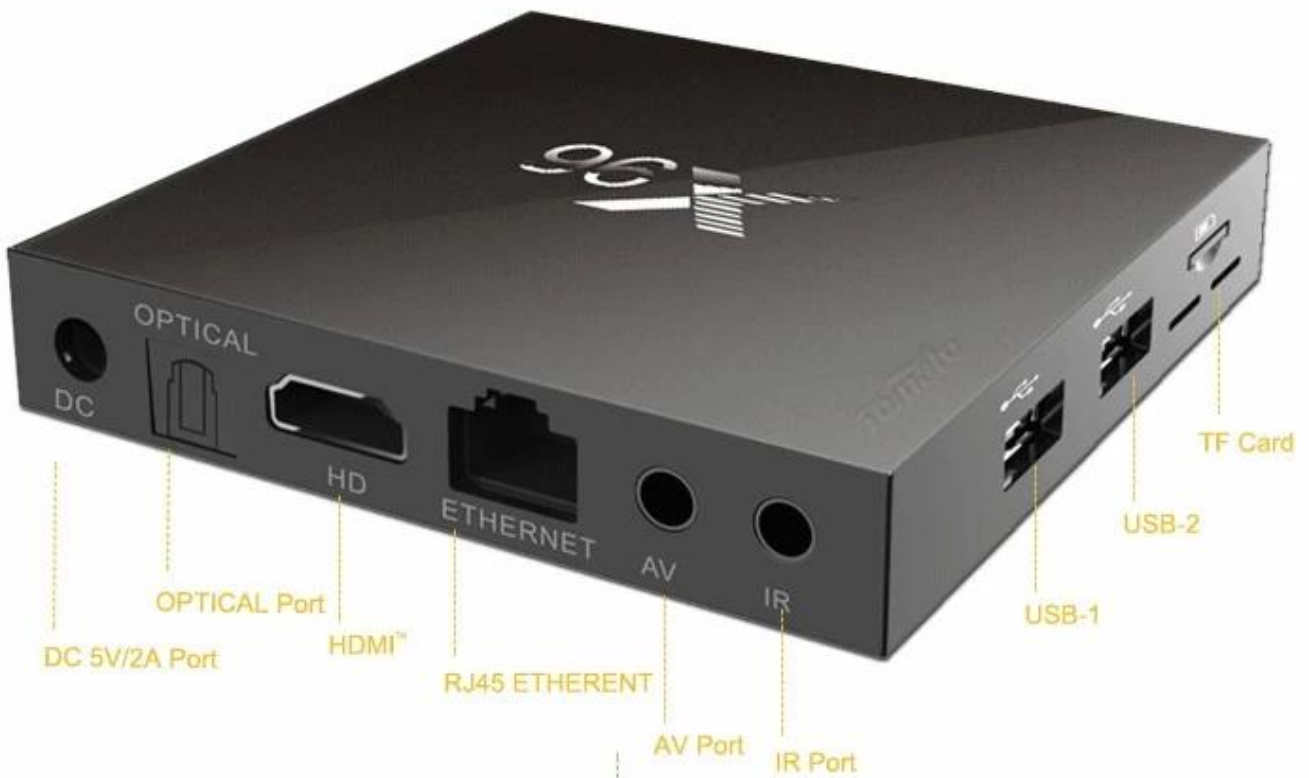

Outros

E-mail de suporte, terno de escritório etc.
Suporta função DLNA
Apoiar 2.4G mouse/teclado sem fio

Picture Show

Indicator Light Port

X96 Smart Box

 @mlogic S905X	Android 6.0	ARM Cortex A53	CPU 4 Core 64bit	GPU 5 Core MALI-450	4K 60fps
VP9 HDR10	H.265 10bit	eMMC Design	LAN 100M	WiFi 2.4G	IR Dual

X96 Smart Box

Remote,
Anywhere,
Any angle.

The box can paste in to Wall or TV and others.

- 1.Magic tape
- 2.Pothook Designed
- 3.Dual IR designed,remote control easy.

tomato

Put the photo,musics,and videos on your television.

8Bit

10Bit

H.264

H.265

X96 Enjoy box

Support HD2.0a

- 4K*2K 60Hz Resolution output
- 32 audio channel
- 1536KHz audio sampling
- Dual video stream
- Audio and video dynamic-sync

About MediaBox