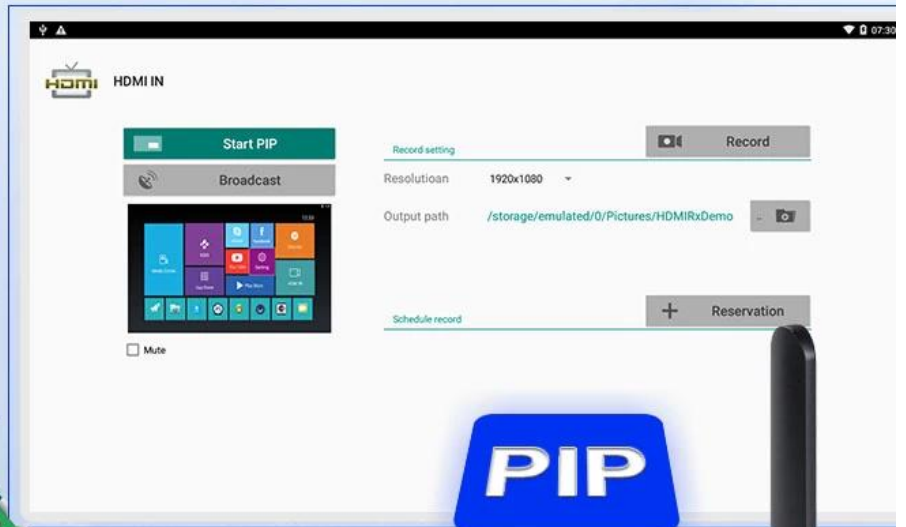

The general color display, not bright and true, it is because the color gamut is not enough

Selecting a Sub Display in PIP Mode

Select APP "Setting" 01

Select "Start PIP" 02

03

Multiple windows display content