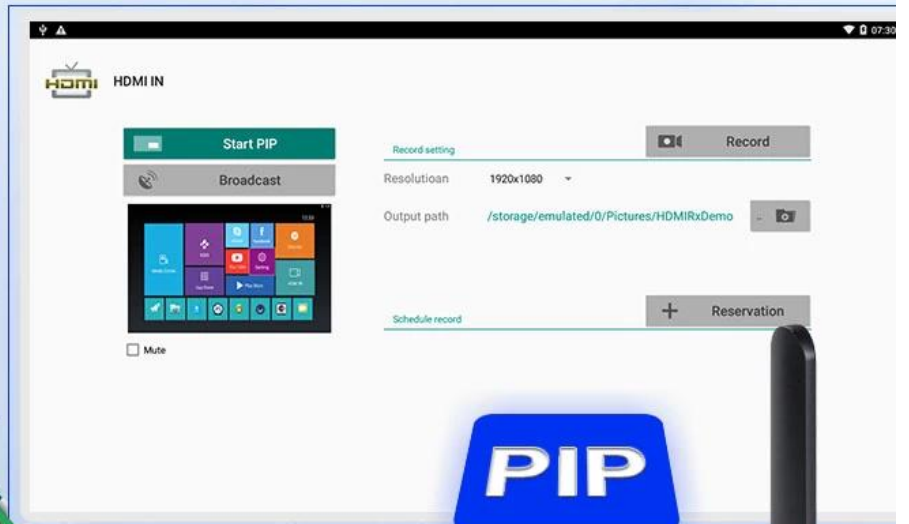

The general color display, not bright and true, it is because the color gamut is not enough

Selecting a Sub Display in PIP Mode

Select APP "Setting" 01

Select "Start PIP" 02

Multiple windows display content 03

Copy and burn what you want

4.0
Bluetooth

Bluetooth 4.0 makes it easy to connect your keyboard, mouse, game console, and more

SATA 3.0

4K **3D** **DVR**
ULTRA HD

Descubra a melhor experiência de entretenimento com a caixa de TV Android Realtek RTD1295 SoC DDR4 2GB eMMC16GB HD SATA 3.0 USB3.0. Carregado com recursos avançados e tecnologia de ponta, este dispositivo leva a visualização de TV a novos patamares.