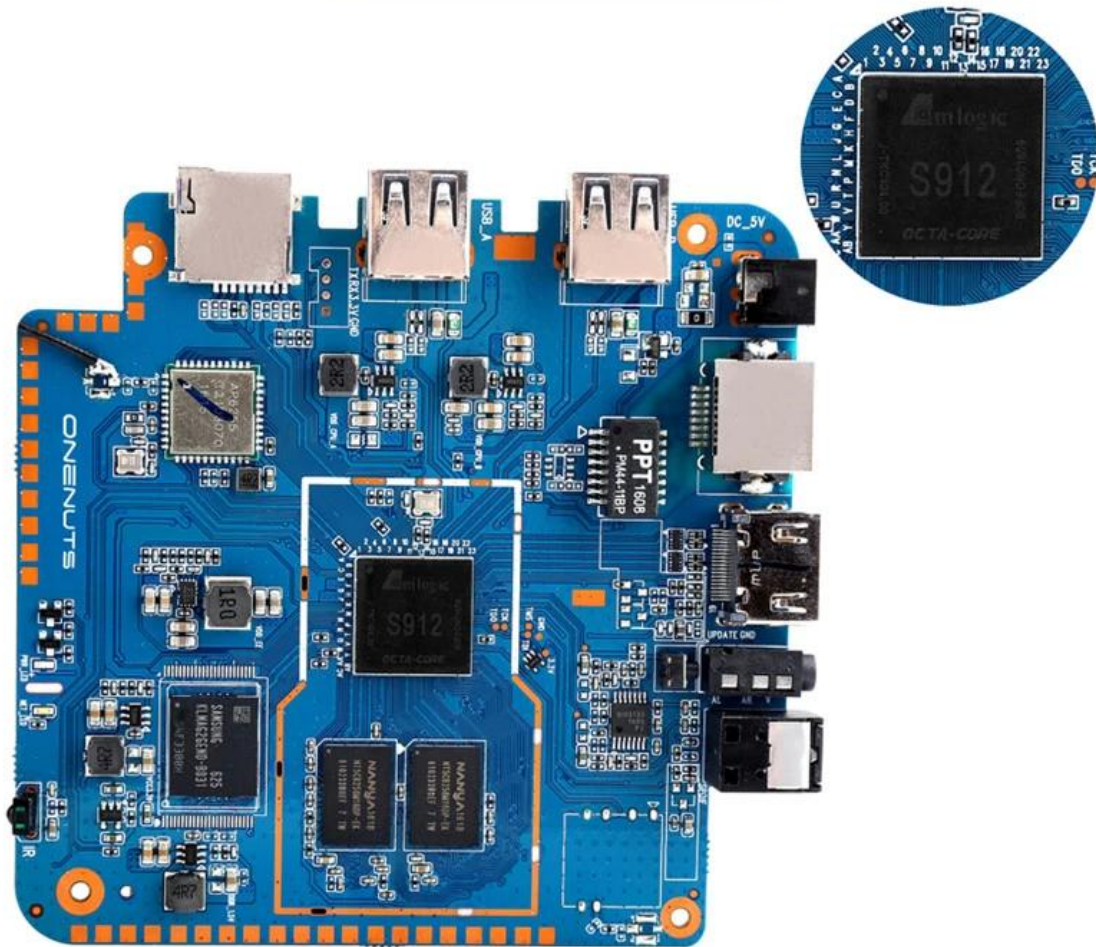

With Bluetooth headphone, enjoy your happy private world.

Young Look

Model No.	ONENUTS Nut 1
CPU	Amllogic S912 octa-core ARM Cortex A53 processor @ up to 2.0GHz
GPU	ARM Mail-T820MP3 GPU up to 750MHz(DVFS)
ROM	2GB DDR3
Internal Storage	16GB eMMC flash and SD slot up to 32GB
Video Docoder	VP9-10/H.265 up to 4Kx2K@60fps
HDMI	HDMI 2.0a up to 4K @ 60Hz with CEC and HDR support, and AV port

OTA Update

Support background auto upgrade and offer you the newest experience.

Product structure

What is in the box?

Portable & Environmental EVA Bag

Motherboard Show

Nosso Android 6.0 TV Box pré-carregado com KODI combina a funcionalidade de um reprodutor de streaming e uma caixa de jogos, oferecendo uma solução abrangente de entretenimento para sua casa.