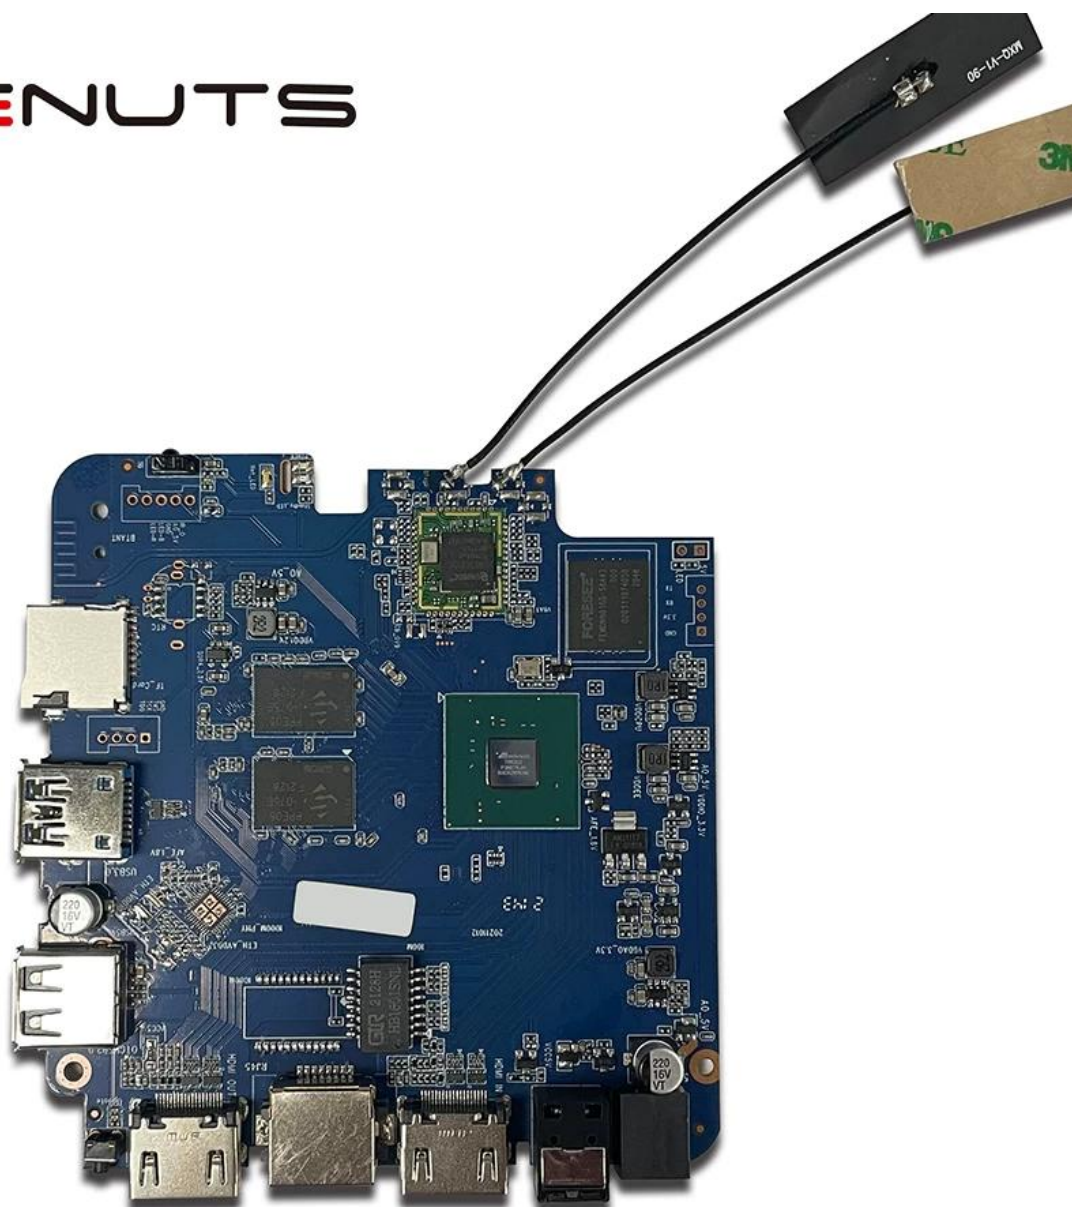

Caixa de TV Android HDMI Gravação de vídeo DTS HD

Android TV Box atacado

Especificações

Modelo não.	Venda por atacado de caixa de TV Android Amlogic T962E2
CPU	Amlogic T962E2 Quad-Core ARM Cortex-A55 até 2,0 GHz
GPU	GPU ARM Mali-G31 MP2
BATER	DDR4: 2GB/4GB
Memória	Flash eMMC de 16G/32GB
SO	Android 8.1/9.0/ATV
Wi-fi	Suporte Wi-Fi integrado IEEE 802.11ac/a/b/g/n(UWE5621DS) 2.4G/5G Suporte MIMO(2T2R) Suporte Ethernet 100M/1000M
Bluetooth	5.0 cabine azul

E/S

HDMI	1 * ENTRADA HDMI 1 * SAÍDA HDMI (HDMI 2.1)
Saída óptica	1 * saída óptica de suporte óptico
USB	1 * USB 2.0 de alta velocidade, 1 * USB3.0, Suporta unidade flash USB e HDD USB
Receptor infravermelho interno	1 * Porta IR
RJ45	1 * conexão ethernet de fio rj45
CARTÃO TF	1 * slot para cartão TF
Poder	Saída: CC 5V/2A Entrada: AC100-240V 50/60Hz Ligar: Azul; Espera: Vermelho
Opções	RTC integrado, dispositivo USB integrado

@mlogic

A-T8B043.07

T962E2

BONMON005

ONENUTS

 <p>Multi-core 32/64-bit CPU and 3D GPU with high performance</p>	 <p>Powerful multimedia processing capability, supporting all mainstream video decoding including 8K/4K 10-bit AV1/H.265/VP9/AVS2</p>	 <p>Supports all mainstream HDR standard including Dolby Vision, HDR10 and HLG</p>	 <p>Unique Trulife picture quality enhancement engine, offering theater-like visual effect</p>	 <p>Complete production-ready security solution, supporting secure boot, secure OS and mainstream DRMs</p>
 <p>Ultra-high performance and ultra-low power consumption</p>	 <p>Ultra-high SoC integration and rich peripheral interfaces</p>	 <p>Complete IP license, including Dolby, DTS, etc.</p>	 <p>Supports screen projection technology like DLNA, Miracast etc.</p>	 <p>Provides mature turn-key solution for both split and AIO smart TV</p>