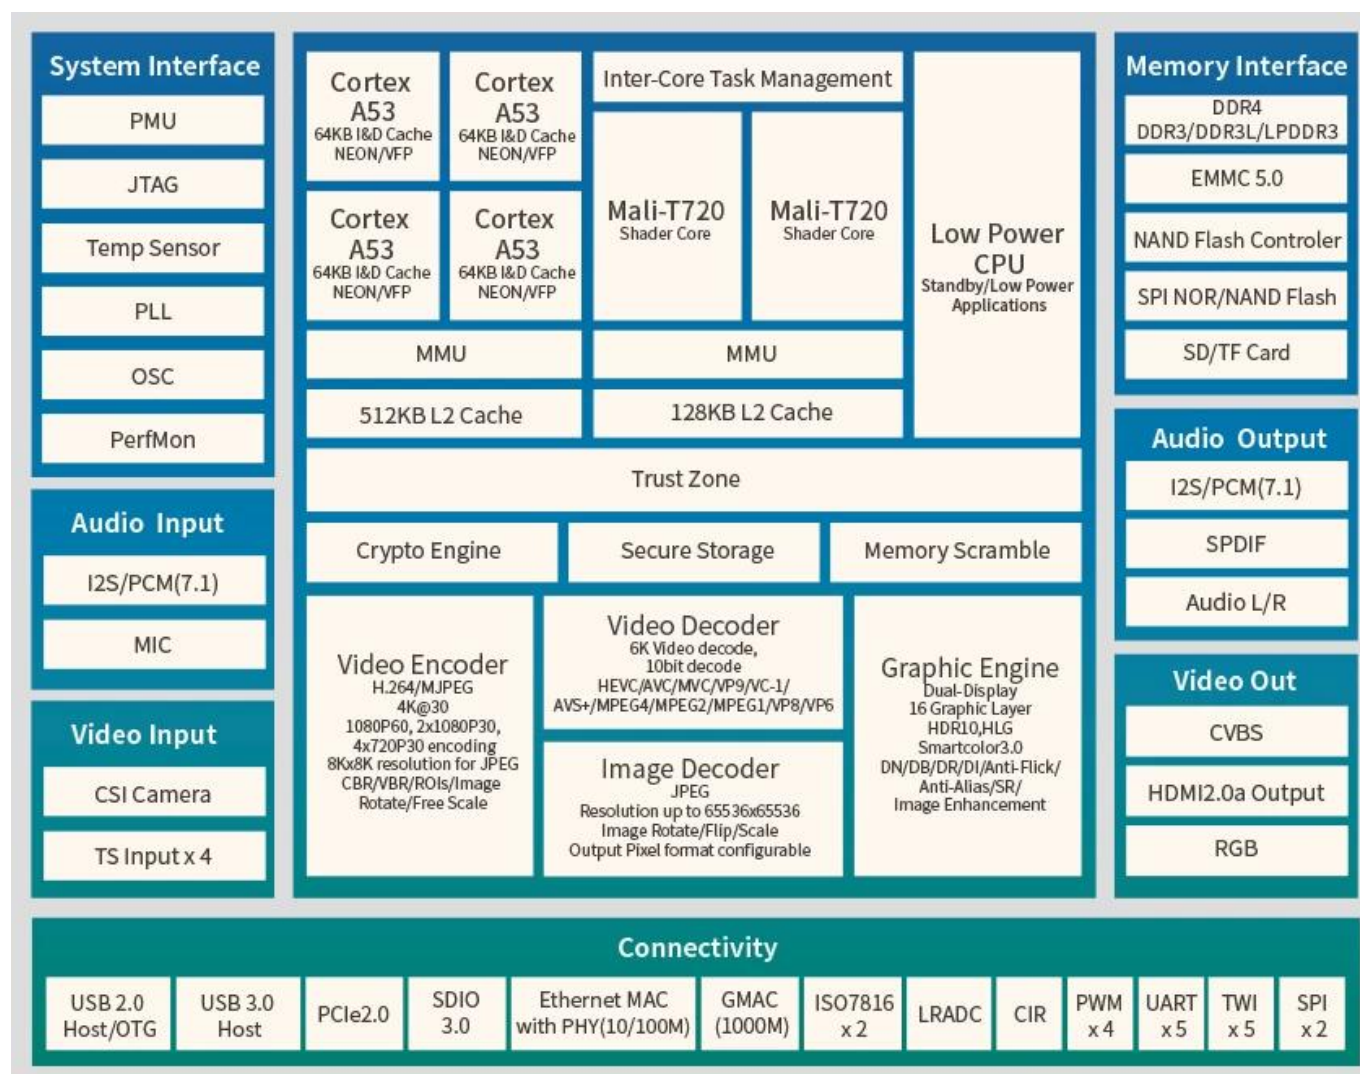

Suporte de entrada HDMI da caixa superior ajustada da caixa da tevê de Android da transmissão de UDP USB3.0

Especificações

Modelo não.	Decodificador de caixa de TV Android Allwinner H6
CPU	Allwinner H603 Quad-core ARM Cortex™ de 64 bits - A53
GPU	GPU multi-core de alto desempenho Mali T720
ROM	DDR3: 4GB/2GB
Armazenamento interno	eMMC: 32 GB (Opção: 16 GB/64 GB)
SO	Android 9.0
Wi-fi	IEEE 802.11 b/g/n/ac; 2.4G/5G 2*2 mimo
Bluetooth	Bluetooth 4.1 HS; Suporte remoto de voz

Many ports Major possibilities

packs a lot of connectivity into a small space
easily connect to your hdtv

1 . POWER SWITCH

2 . DC 5V

3 . OPTICAL

4 . HDMI IN

5 . HDMI OUT

6 . ETHERNET

T720

6K*4K
@30fps

Ultra HD

New upgrade system

In-depth development from the native architecture system performance is significantly improved than the previous generation, to create a smarter operating system that understands you better.