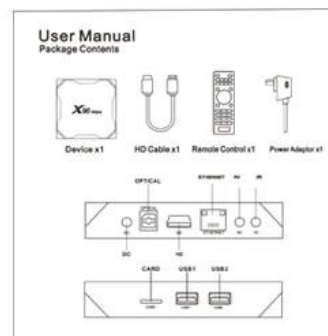

X96Max Smart Box

Experimente o poder do entretenimento com nosso [Caixa de TV Android](#) rodando no Android 9.0. Transforme sua TV em um hub inteligente, desbloqueando streaming, jogos e muito mais. Esta caixa de TV combina a mais recente tecnologia Android com recursos fáceis de usar, proporcionando uma experiência de visualização envolvente. Eleve a sua configuração de entretenimento com a eficiência e versatilidade da nossa TV Box Android 9.0. Faça seu pedido agora e desfrute de um novo nível de conectividade e conveniência no mundo do entretenimento inteligente.