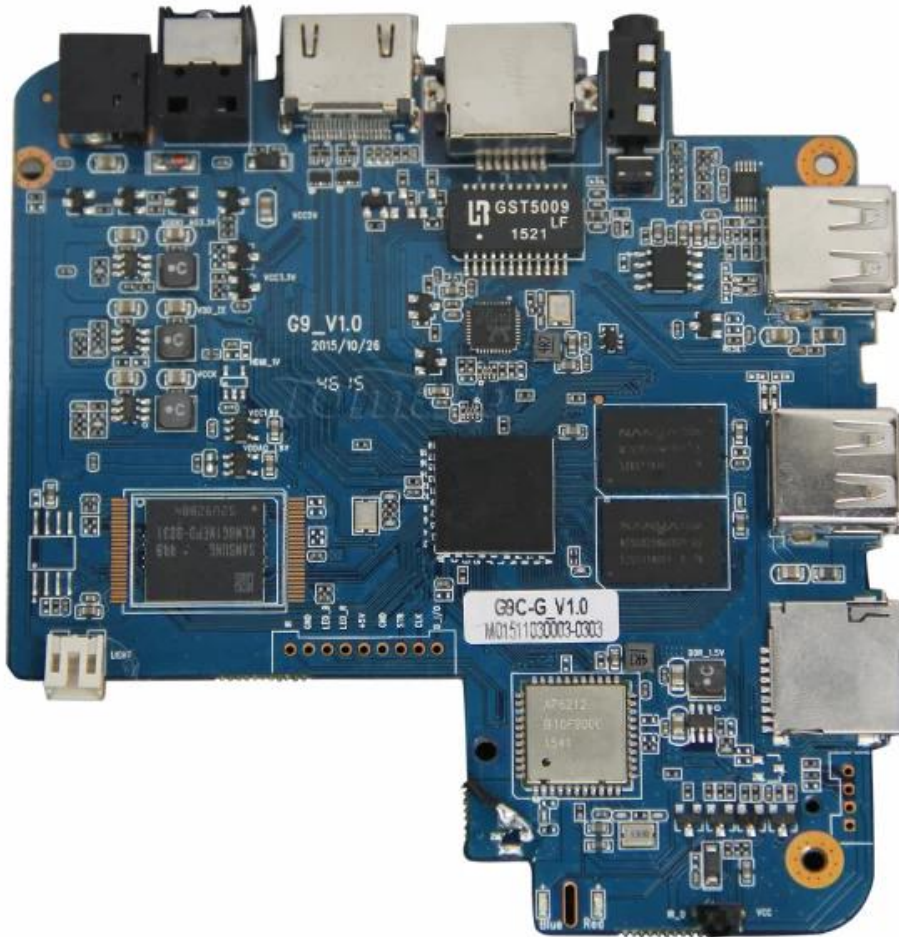

Picture Show

Indicator Light Port

Micro SD Card

USB

USB

AV Port

RJ 45 ETHERNET

HDMI™

Optical Port

Power Port

S905

64-Bit
Quad Core
Cortex A53

4K

H.265
@60fps

HDMI 2.0
HDCP 2.2

TSMC
28NM