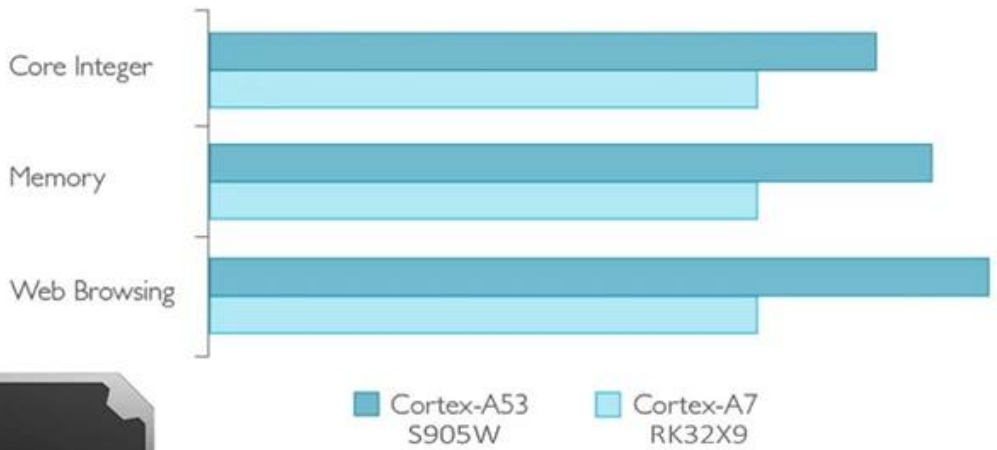

S905W mini Smart Box

S905W using Cortex A53, Mali 450 GPU
The performance to cost ratio super elevation.

Cortex-A53 Performance Relative to Cortex-A7