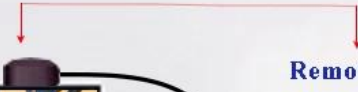

can paste on the wall

**Remote Control,
Any where,
Any angle.**