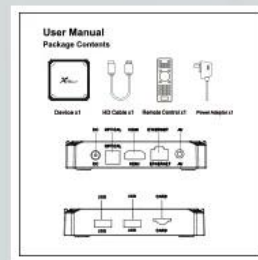

X96mini+ using Cortex A53,Mali 450 GPU

The performance to cost ratio superelevation.
And adopting convection fan heating system

Product specifications

Package Contents

Power Supply*1

HD data cable*1

User Manual*1