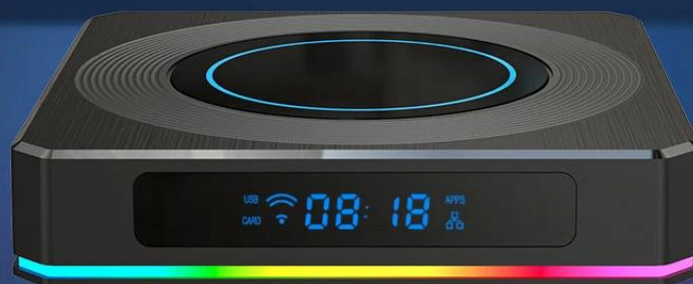

Ultra high quality

Ultra-high-definition 4K resolution with a new generation of HDR image quality engine. Rich details display to let you see the world more clearly. 8K video decoding engine supported, which bring you more exciting content.

SDR

4K