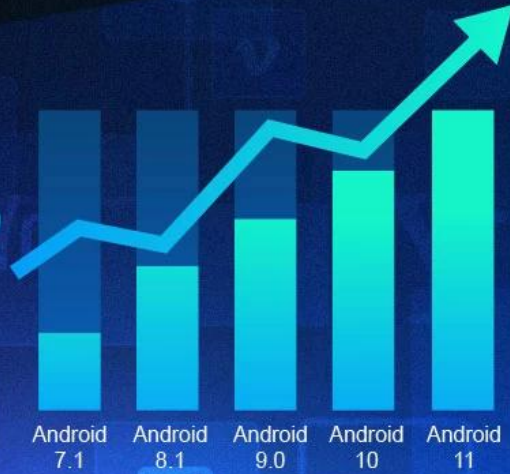

Amlogic Quad-core 64 bit

The S905X4 chipset is an advanced application processor with AV1 video codec, secured 4K video codec engine and HDR image processing functions.

Android 11

Application installation is more flexible