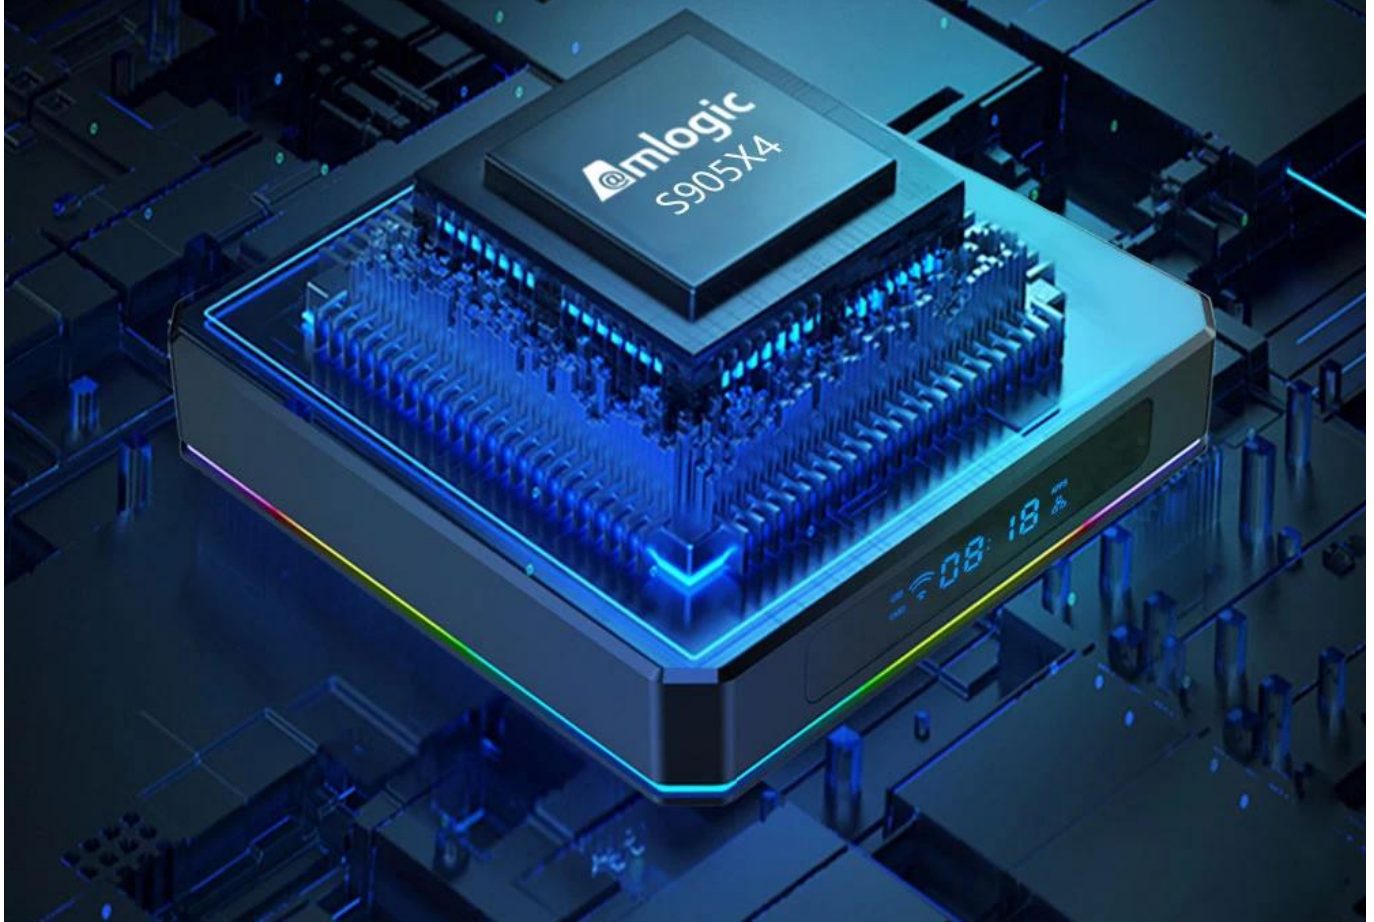

Amlogic Quad-core 64 bit

The S905X4 chipset is an advanced application processor with AV1 video codec, secured 4K video codec engine and HDR image processing functions.

Android 11

Application installation is more flexible