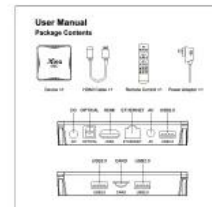

# Package Contents

Device

IR Remote Control  
(Battery not Included)

Power Supply

HDMI Cable

User Manual