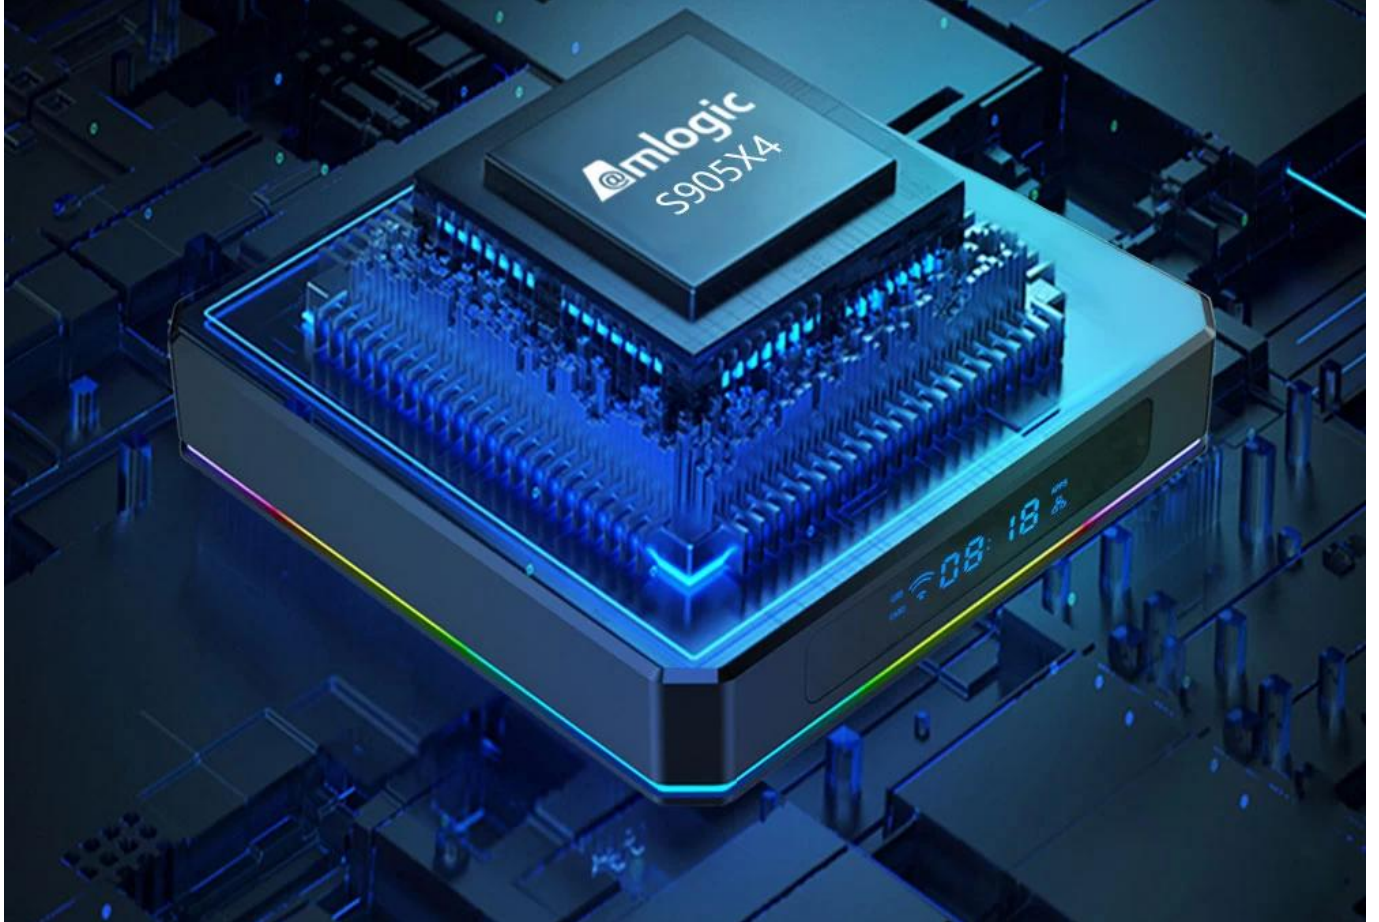

Amlogic Quad-core 64 bit

The S905X4 chipset is an advanced application processor with AV1 video codec, secured 4K video codec engine and HDR image processing functions.

Android 11

Application installation is more flexible