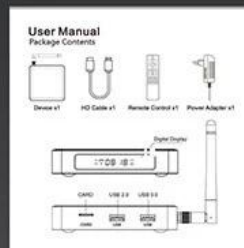

User Manual*1