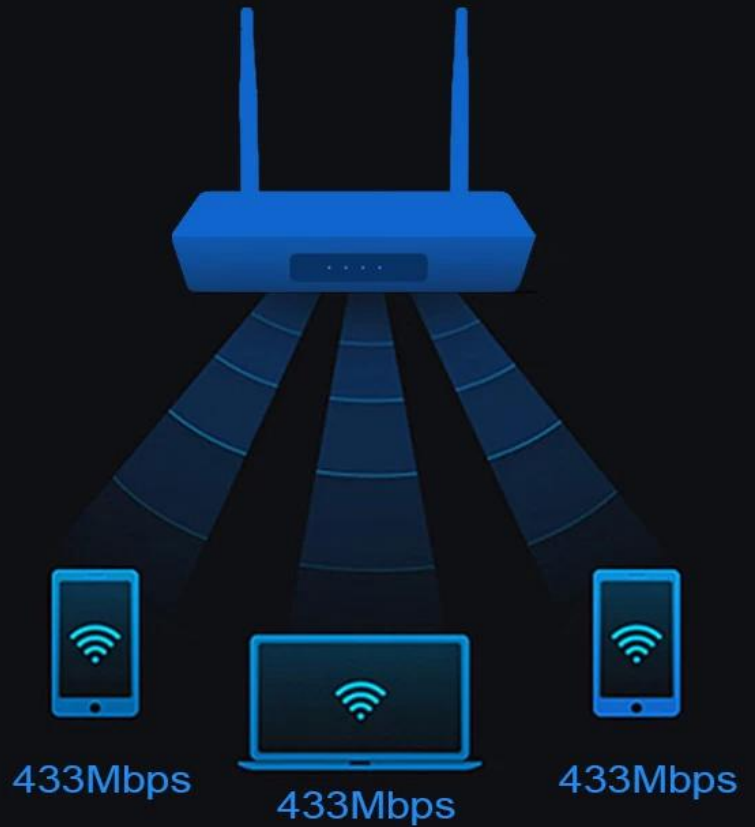

Smart TV Box