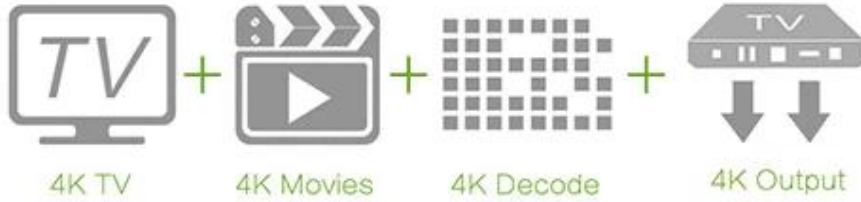

## Smart Box

Remote,  
Anywhere,  
Any angle.

The box can paste in to Wall or TV and others.

- 1.Magic tape
- 2.Pothook Designed
- 3.Dual IR designed,remote control easy.

Put the photo,musics,and videos on your television.