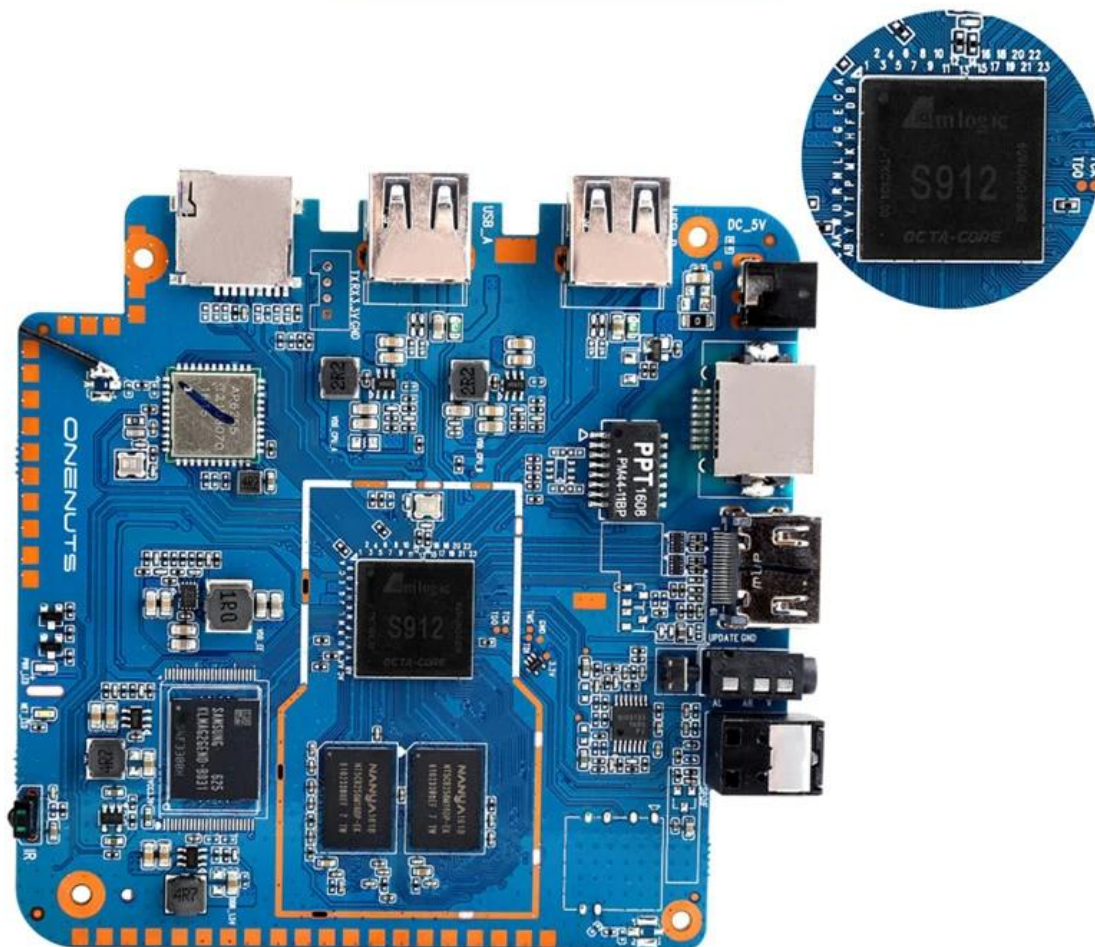

Motherboard Show

На нашем заводе Android TV Box мы гордимся тем, что разрабатываем и производим самые современные устройства, которые совершают революцию в домашних развлечениях. Вот почему наша продукция выделяется:

1. Передовые технологии:

Наши ТВ-приставки Android оснащены новейшими технологиями, включая передовые процессоры, графику высокого разрешения и интеллектуальные функции. Оцените молниеносную потоковую передачу, плавную многозадачность и захватывающую графику.

2. Бесперебойная потоковая передача:

Наслаждайтесь беспрепятственным доступом к широкому спектру контента, включая фильмы, телешоу, музыку, игры и многое другое. Наши устройства поддерживают потоковую передачу высокой четкости, обеспечивая кристально чистое изображение и захватывающий звук.

3. Интуитивно понятный пользовательский интерфейс: