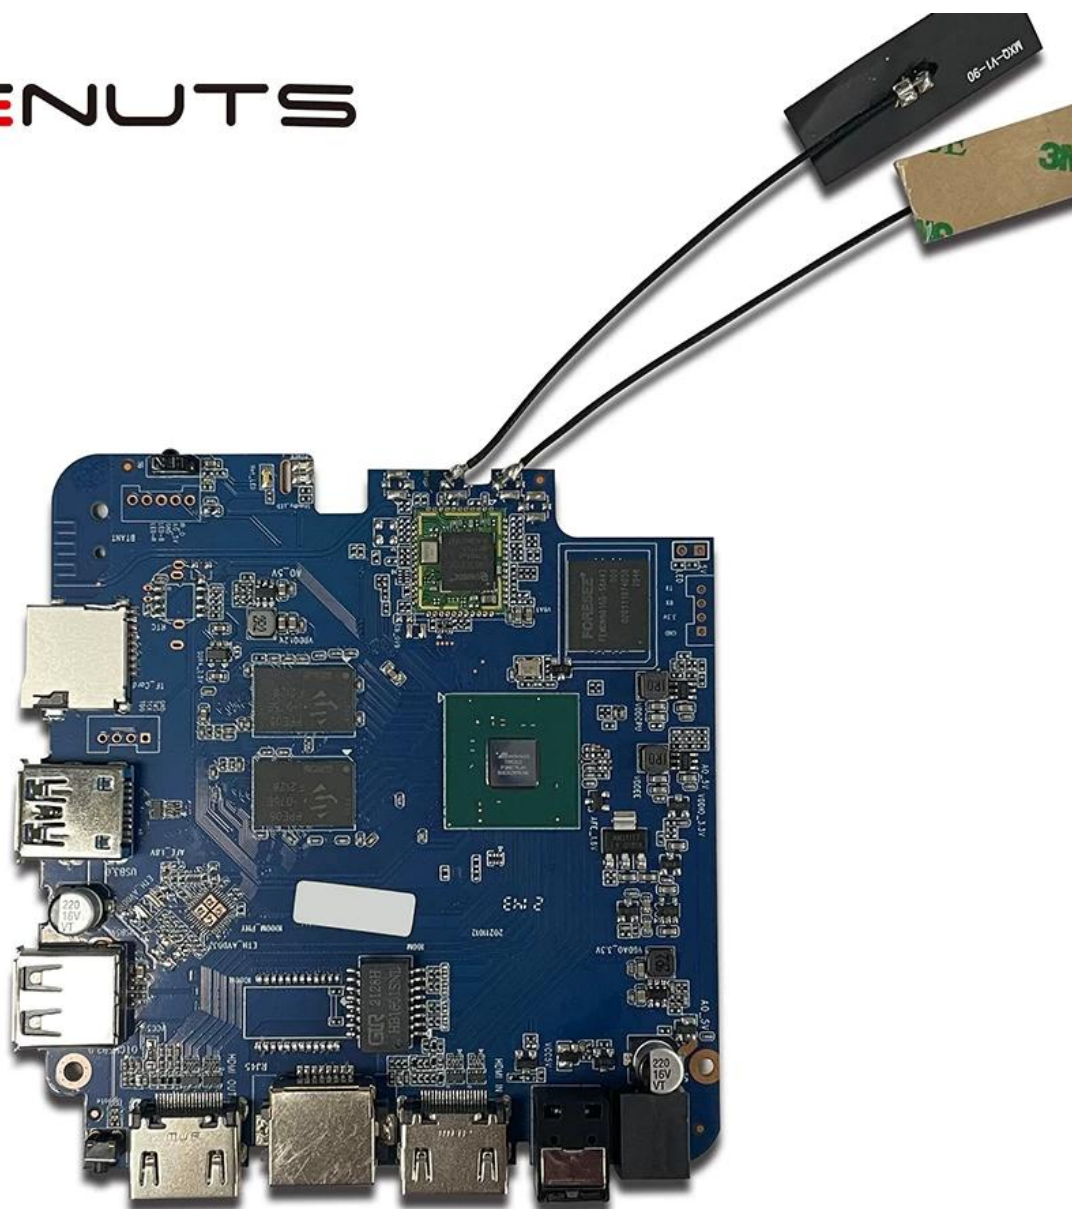

@mlogic

A-T8B043.07

T962E2

BONMON005

ONENUTS

 <p>Multi-core 32/64-bit CPU and 3D GPU with high performance</p>	 <p>Powerful multimedia processing capability, supporting all mainstream video decoding including 8K/4K 10-bit AV1/H.265/VP9/AVS2</p>	 <p>Supports all mainstream HDR standard including Dolby Vision, HDR10 and HLG</p>	 <p>Unique Trulife picture quality enhancement engine, offering theater-like visual effect</p>	 <p>Complete production-ready security solution, supporting secure boot, secure OS and mainstream DRMs</p>
 <p>Ultra-high performance and ultra-low power consumption</p>	 <p>Ultra-high SoC integration and rich peripheral interfaces</p>	 <p>Complete IP license, including Dolby, DTS, etc.</p>	 <p>Supports screen projection technology like DLNA, Miracast etc.</p>	 <p>Provides mature turn-key solution for both split and AIO smart TV</p>