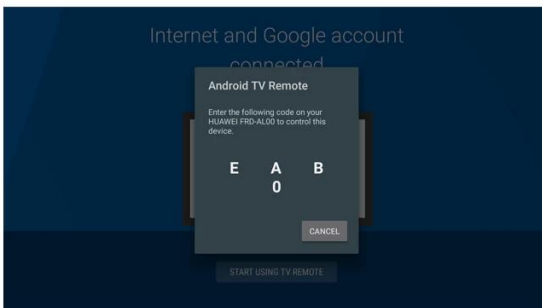

3. Pairing phone or tablet PC with Android TV Box