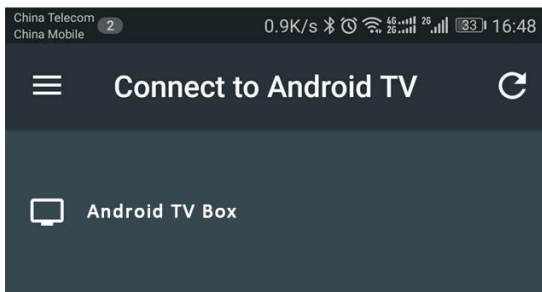

## Say it to search it

TV is listening, all you have to do is ask. Speak into the voice remote control, the TV Box will search for what you want. Simply press and hold the Voice control key to activate voice function, when you see the "Try saying." on the screen, speak into the Microphone, for example  
"The latest action movies",  
"Today's weather",  
"The latest celebrity news",  
etc..  
You will get what you want.

## Android TV Remote Control

1. Download and install "Android TV Remote Control" app from play store of android phone or tablet PC

2. Find and click device "Android TV Box"

3. Pairing phone or tablet PC with Android TV Box