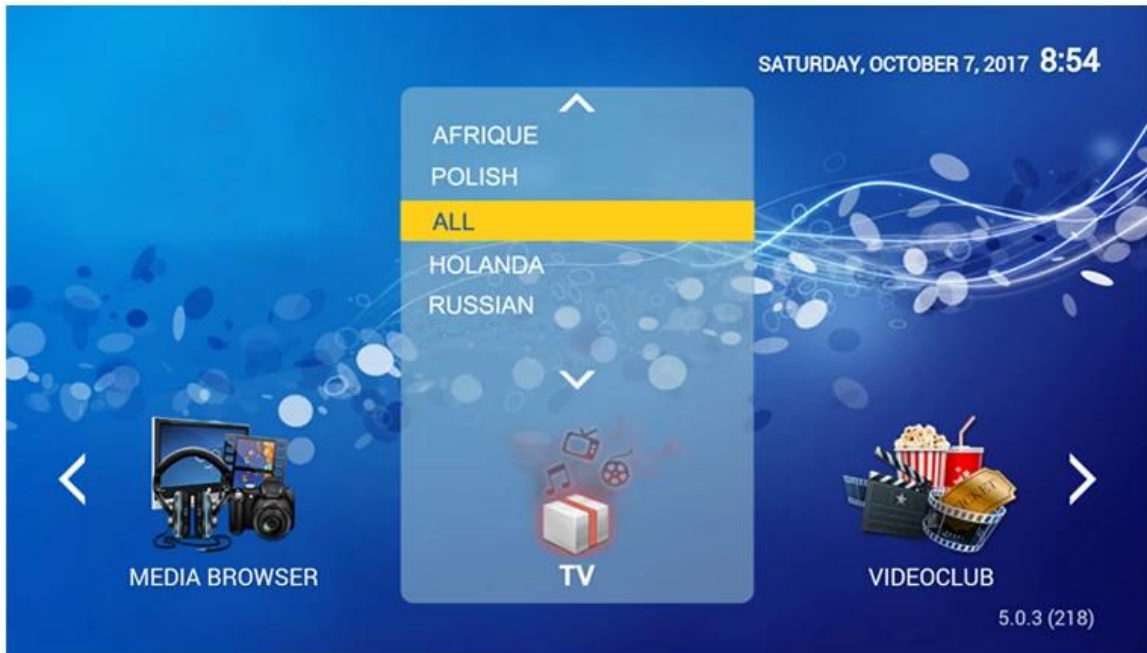

Stalker **MAG25X**

StbEmu applications can be compatible with most MAG25X stalker protocols