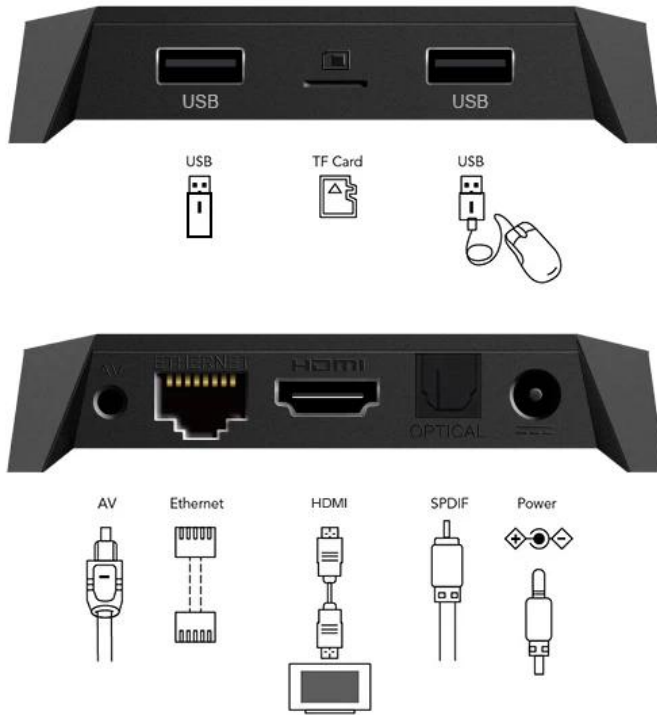

Voice Control

More concise, more humanization UI
Better user experience

Jacks

Smart appearance consists many jacks. Built-in TF card/USB jacks makes faster data transferring from the external storage devices.