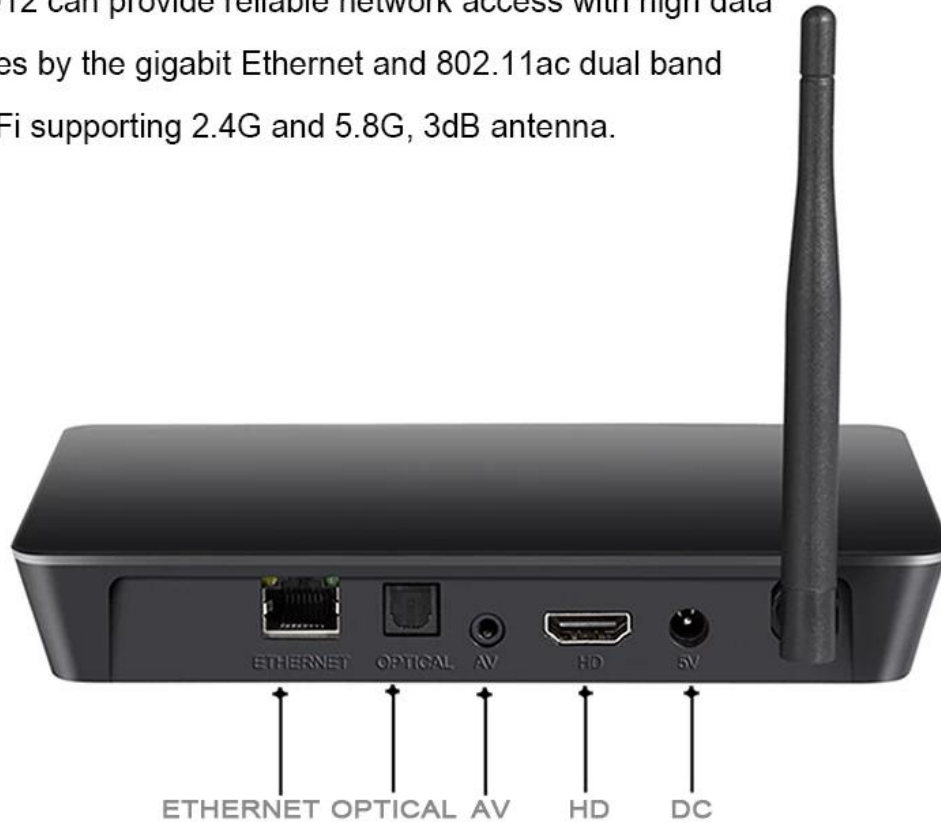

Аксессуары:

HD-кабель * 1

IRRemote *1

Руководство пользователя *1

Упаковочная коробка * 1

Адаптер питания * 1

S912 Smart Box

 S912	Android 6.0	ARM Cortex A53	CPU 8 Core 64bit	GPU Mali T820	4K 60fps
VP9 HDR10	H.265 10bit	eMMC Design	LAN 1000M	WiFi 2.4G/5.8G 802.11ac	BT 4.0

S912 Smart Box

S912 Smart Box

- Supports various interfaces, including Gigabit Network, Optical SPDIF, Composite Audio, HD 2.0A, Power.
- S912 can provide reliable network access with high data rates by the gigabit Ethernet and 802.11ac dual band WiFi supporting 2.4G and 5.8G, 3dB antenna.

S912 Smart Box

Fully supporting Premium 4K UHD contents with a powerful 64bit CPU and Mali-T820 GPU combination in place to handle 4K graphics and offers strikingly realistic pictures.

- HD2.0a (4K@60fps)
- 4090*2160(Resolution)
- 10bit(Color Depth)
- HDR10
- BT.2020 (A wider color gamut)